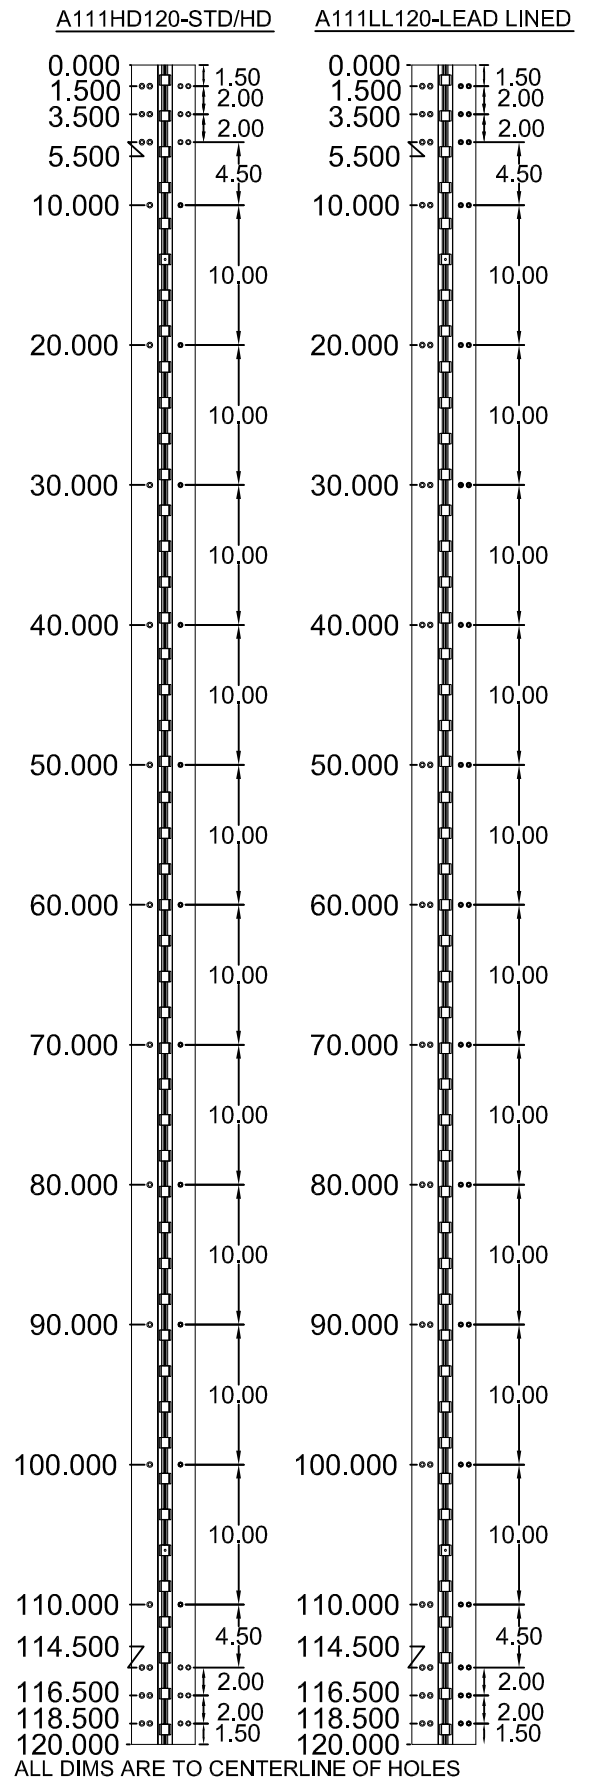

A111HD120/A111LL120

120" LONG

SCREW DETAIL			
	MODEL		DESCRIPTION
	STD/HD QTY.	LL QTY.	
FRAME	23	34	12-24 X 7/8" PH. F.H. UNDERCUT SELF DRILLING THREAD FORMING TEK SCREW
DOOR	23	34	12-24 X 7/8" PH. F.H. UNDERCUT SELF DRILLING THREAD FORMING TEK SCREW