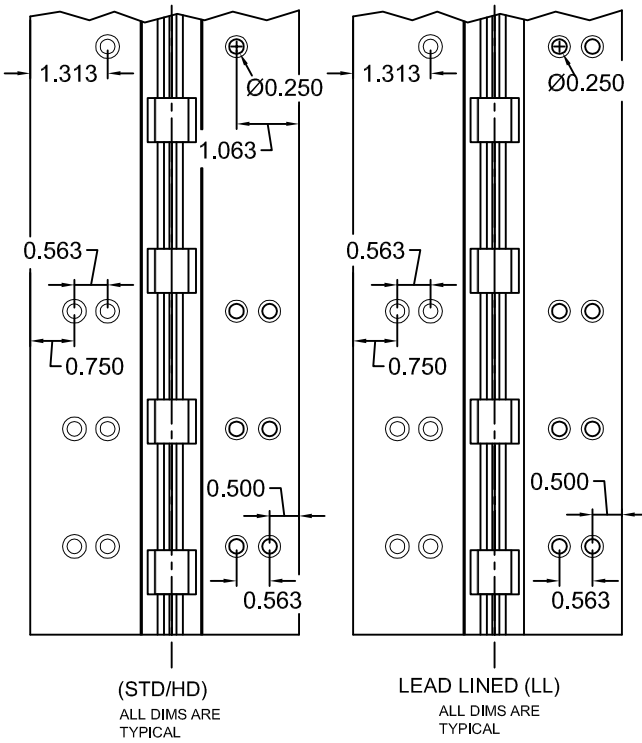

A111HD120/A111LL120

120" LONG

SCREW DETAIL			
	MODEL		DESCRIPTION
	STD/HD QTY.	LL QTY.	
FRAME	23	34	12-24 X 7/8" PH. F.H. UNDERCUT SELF DRILLING THREAD FORMING TEK SCREW
DOOR	23	34	12-24 X 7/8" PH. F.H. UNDERCUT SELF DRILLING THREAD FORMING TEK SCREW