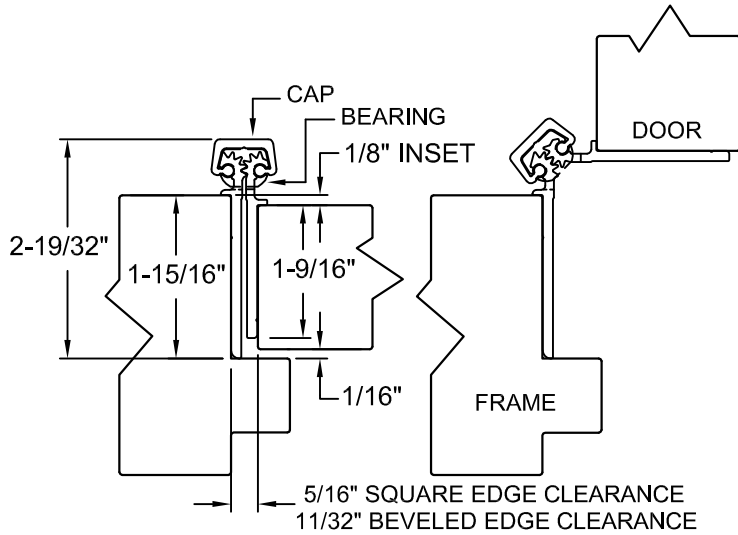

A111HD120/A111LL120

120" LONG

SCREW DETAIL			
	MODEL		DESCRIPTION
	STD/HD QTY.	LL QTY.	
FRAME	23	34	12-24 X 7/8" PH. F.H. UNDERCUT SELF DRILLING THREAD FORMING TEK SCREW
DOOR	23	34	12-24 X 7/8" PH. F.H. UNDERCUT SELF DRILLING THREAD FORMING TEK SCREW