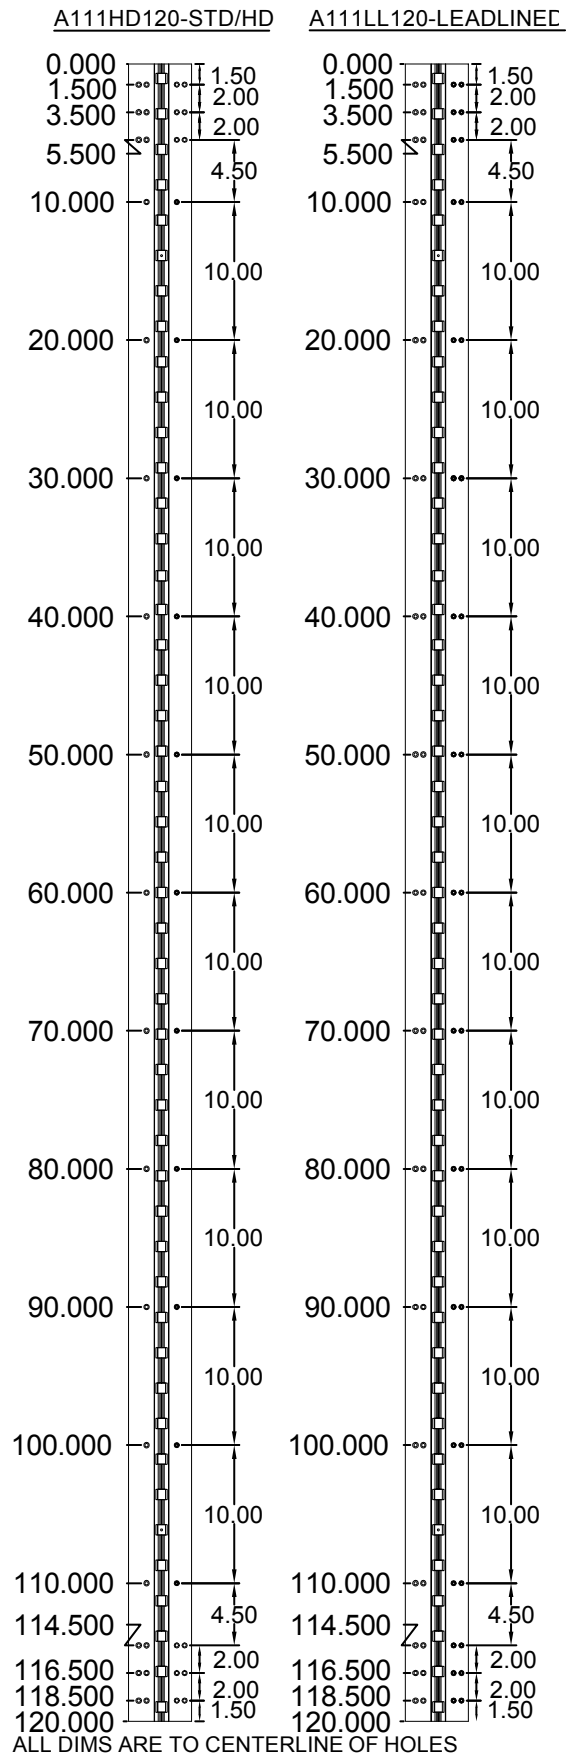

A111HD120/A111LL120

120" LONG

SCREW DETAIL			
	MODEL		DESCRIPTION
	STD/HD QTY.	LL QTY.	
FRAME	23	34	12-24 X 11/16" PH. F.H. UNDERCUT SELF DRILLING THREAD FORMING TEK SCREW
DOOR	23	34	12-24 X 11/16" PH. F.H. UNDERCUT SELF DRILLING THREAD FORMING TEK SCREW