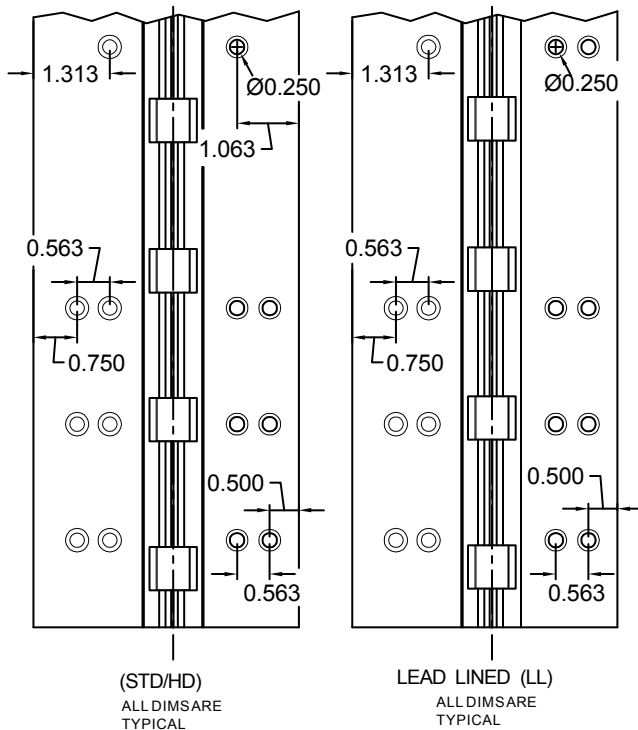

A111HD120/A111LL120

120" LONG

SCREW DETAIL			
	MODEL		DESCRIPTION
	STD/HD QTY.	LL QTY.	
FRAME	23	34	12-24 X 11/16" PH. F.H. UNDERCUT SELF DRILLING THREAD FORMING TEK SCREW
DOOR	23	34	12-24 X 11/16" PH. F.H. UNDERCUT SELF DRILLING THREAD FORMING TEK SCREW