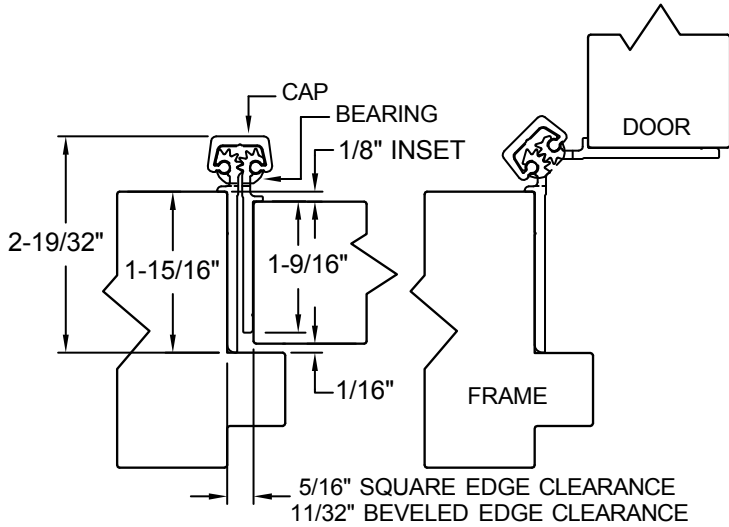

A111HD120/A111LL120

120" LONG

SCREW DETAIL			
	MODEL		DESCRIPTION
	STD/HD QTY.	LL QTY.	
FRAME	23	34	12-24 X 11/16" PH. F.H. UNDERCUT SELF DRILLING THREAD FORMING TEK SCREW
DOOR	23	34	12-24 X 11/16" PH. F.H. UNDERCUT SELF DRILLING THREAD FORMING TEK SCREW