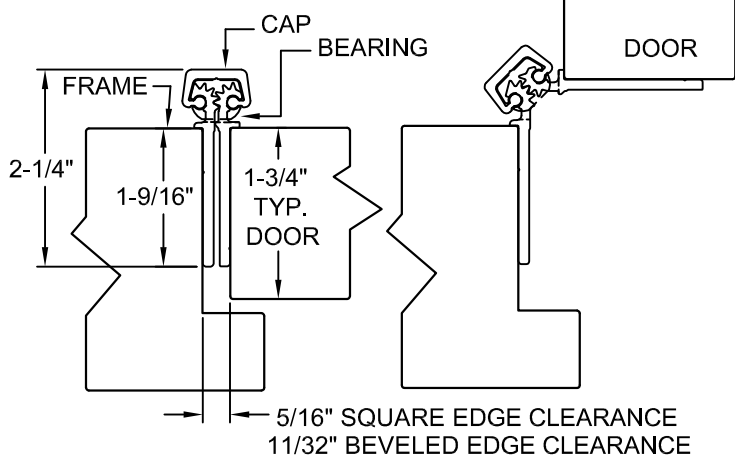

# A110HD95/A110LL95

## 95" LONG

SCREW DETAIL			
	MODEL		DESCRIPTION
	STD/HD QTY.	LL QTY.	
FRAME	21	30	12-24 X 7/8" PH. F.H. UNDERCUT SELF DRILLING THREAD FORMING TEK SCREW
DOOR	21	30	12-24 X 7/8" PH. F.H. UNDERCUT SELF DRILLING THREAD FORMING TEK SCREW