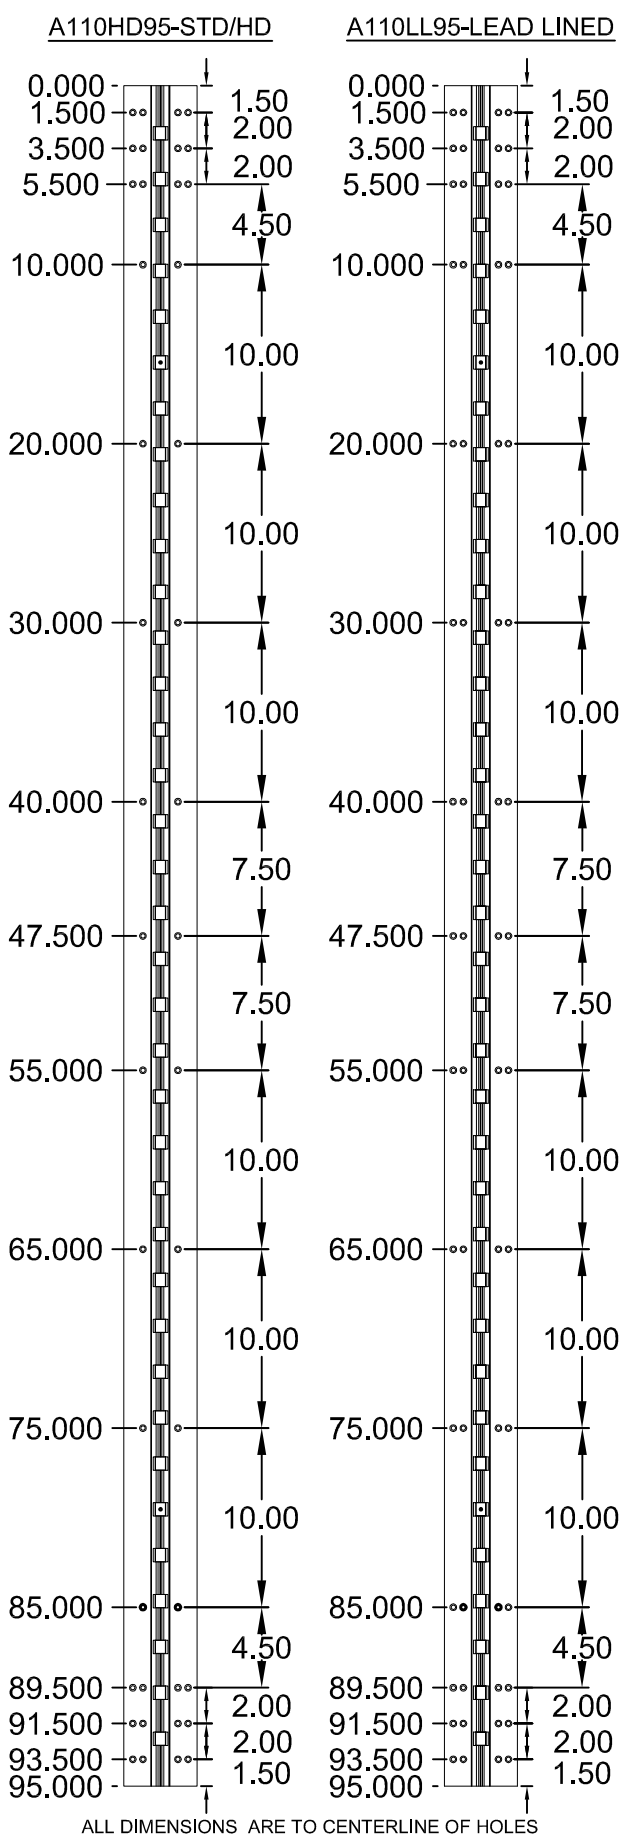

# A110HD95/A110LL95

## 95" LONG

SCREW DETAIL			
	MODEL		DESCRIPTION
	STD/HD QTY.	LL QTY.	
FRAME	21	30	12-24 X 7/8" PH. F.H. UNDERCUT SELF DRILLING THREAD FORMING TEK SCREW
DOOR	21	30	12-24 X 7/8" PH. F.H. UNDERCUT SELF DRILLING THREAD FORMING TEK SCREW