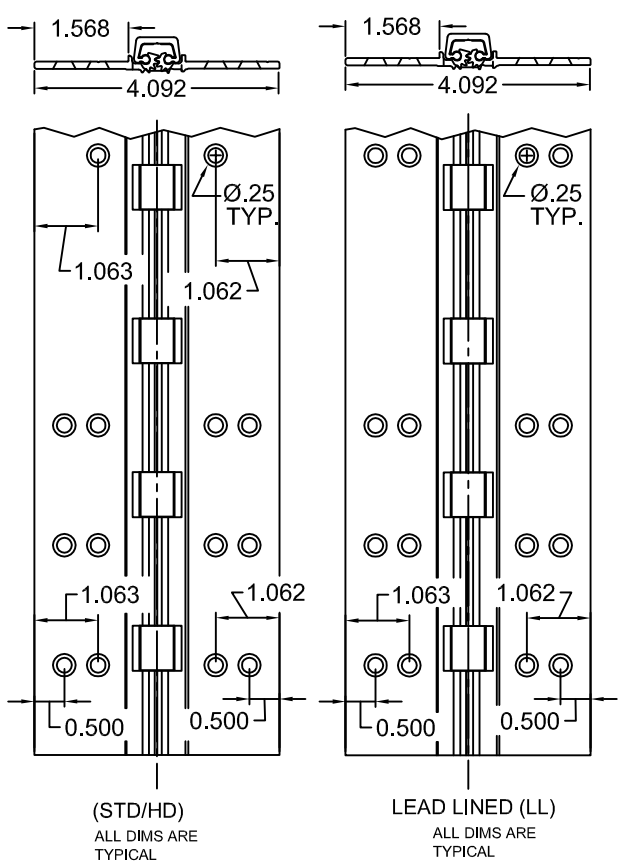

# A110HD95/A110LL95

## 95" LONG

SCREW DETAIL			
	MODEL		DESCRIPTION
	STD/HD QTY.	LL QTY.	
FRAME	21	30	12-24 X 7/8" PH. F.H. UNDERCUT SELF DRILLING THREAD FORMING TEK SCREW
DOOR	21	30	12-24 X 7/8" PH. F.H. UNDERCUT SELF DRILLING THREAD FORMING TEK SCREW