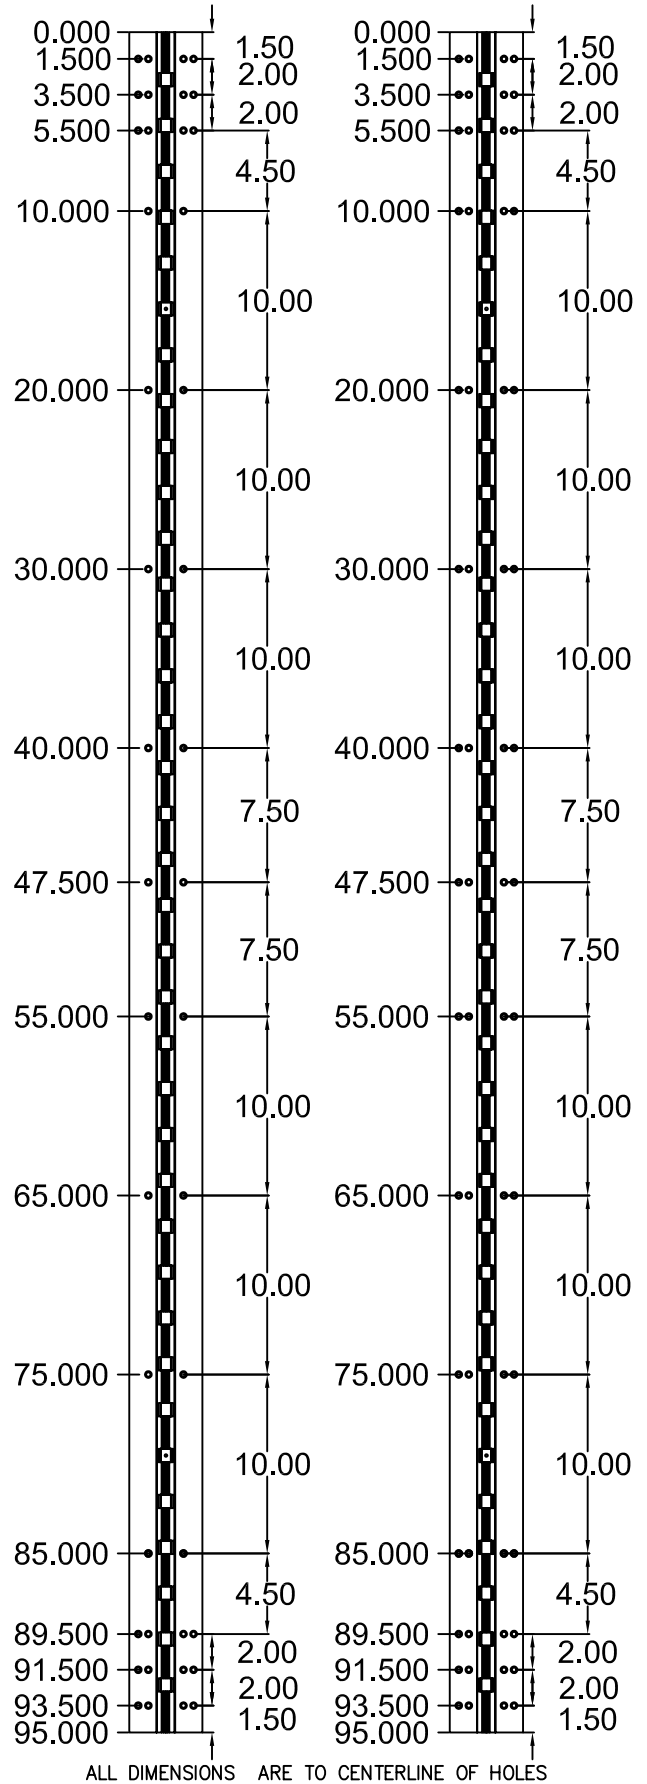

A110HD95/A110LL95

95" LONG

A110HD95-STD/HD

A110LL95-LEAD LINED

SCREW DETAIL

	MODEL		DESCRIPTION
	STD/HD QTY.	LL QTY.	
FRAME	21	30	12-24 X 11/16" PH. F.H. UNDERCUT SELF DRILLING THREAD FORMING TEK SCREW
DOOR	21	30	12-24 X 11/16" PH. F.H. UNDERCUT SELF DRILLING THREAD FORMING TEK SCREW