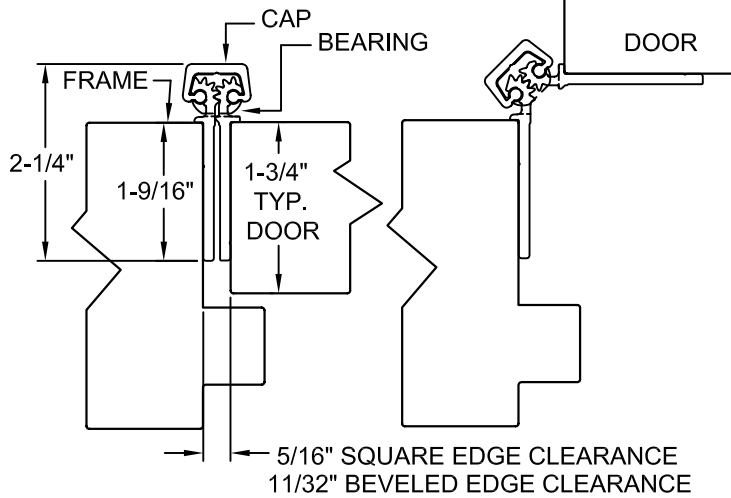

A110HD95/A110LL95

95" LONG

A110HD95-STD/HD

A110LL95-LEAD LINED

SCREW DETAIL

	MODEL		DESCRIPTION
	STD/HD QTY.	LL QTY.	
FRAME	21	30	12-24 X 11/16" PH. F.H. UNDERCUT SELF DRILLING THREAD FORMING TEK SCREW
DOOR	21	30	12-24 X 11/16" PH. F.H. UNDERCUT SELF DRILLING THREAD FORMING TEK SCREW