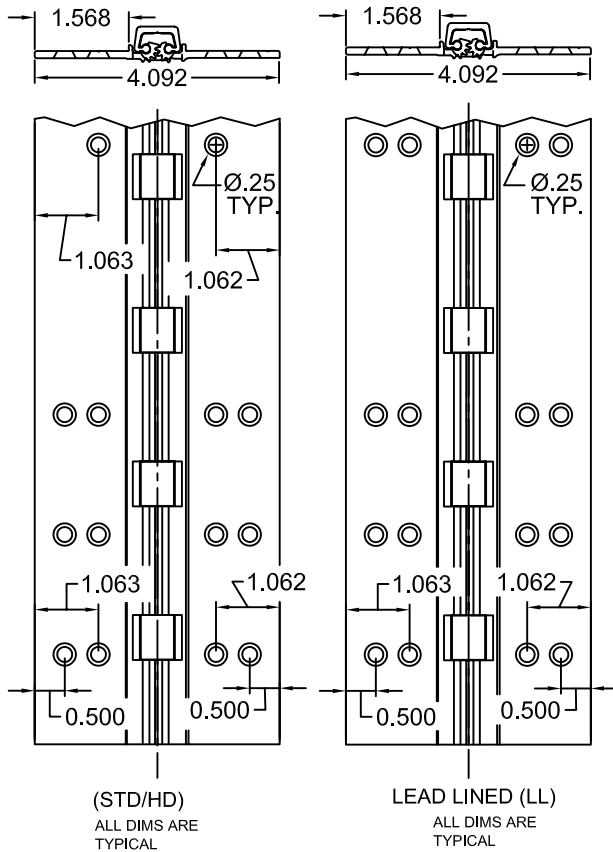

A110HD95/A110LL95

95" LONG

A110HD95-STD/HD

A110LL95-LEAD LINED

SCREW DETAIL

	MODEL		DESCRIPTION
	STD/HD QTY.	LL QTY.	
FRAME	21	30	12-24 X 11/16" PH. F.H. UNDERCUT SELF DRILLING THREAD FORMING TEK SCREW
DOOR	21	30	12-24 X 11/16" PH. F.H. UNDERCUT SELF DRILLING THREAD FORMING TEK SCREW