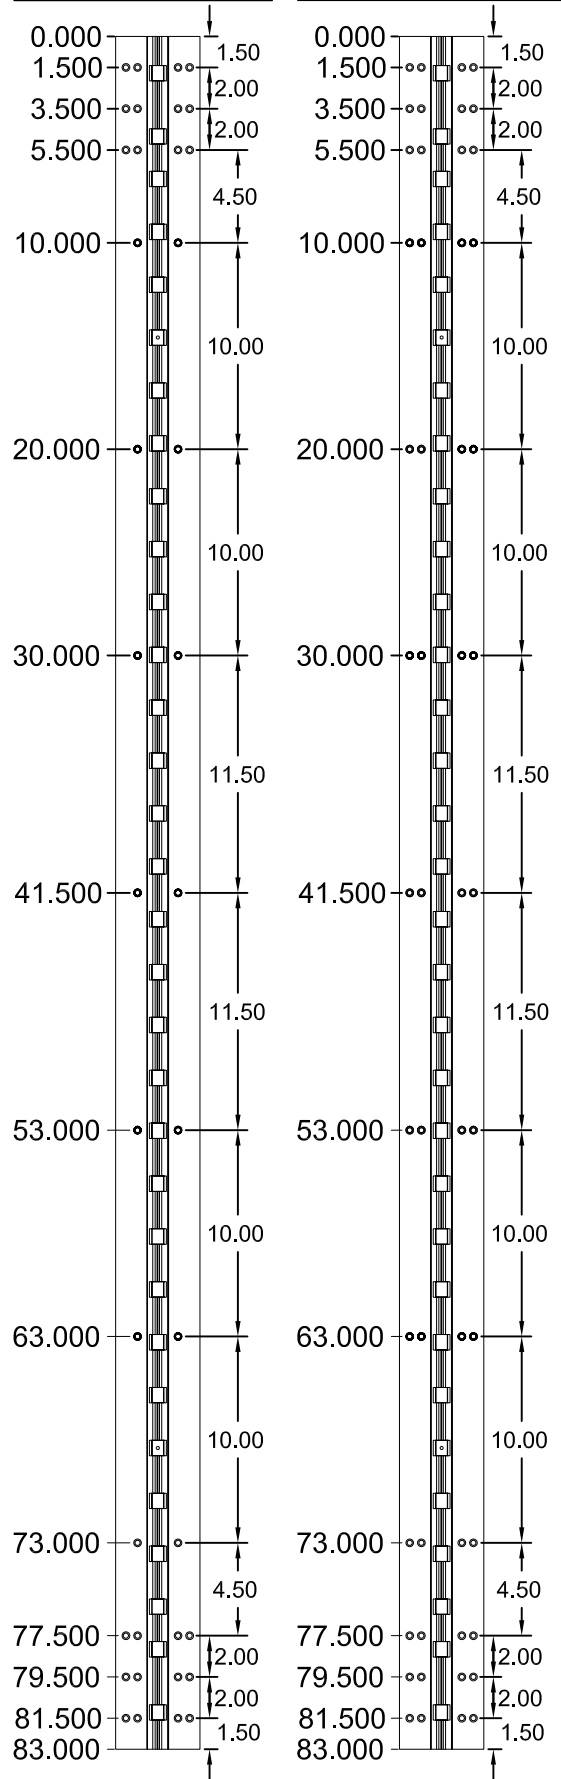

A110HD83/A110LL83

83" LONG

SCREW DETAIL			
	MODEL		DESCRIPTION
	STD/HD QTY.	LL QTY.	
FRAME	19	26	12-24 X 11/16" PH. F.H. UNDERCUT SELF DRILLING THREAD FORMING TEK SCREW
DOOR	19	26	12-24 X 11/16" PH. F.H. UNDERCUT SELF DRILLING THREAD FORMING TEK SCREW

A110HD83-STD/HD A110LL83-LEAD LINED

ALL DIMENSIONS ARE TO CENTERLINE OF HOLES

www.abhmf.com
 E-mail: abhinfo@abhmf.com
 Architectural Builders Hardware Mfg., Inc.
 1222 Ardmore Ave., Itasca, IL 60143
 630.875.9900; FAX 800.9FAXABH (932.9224)