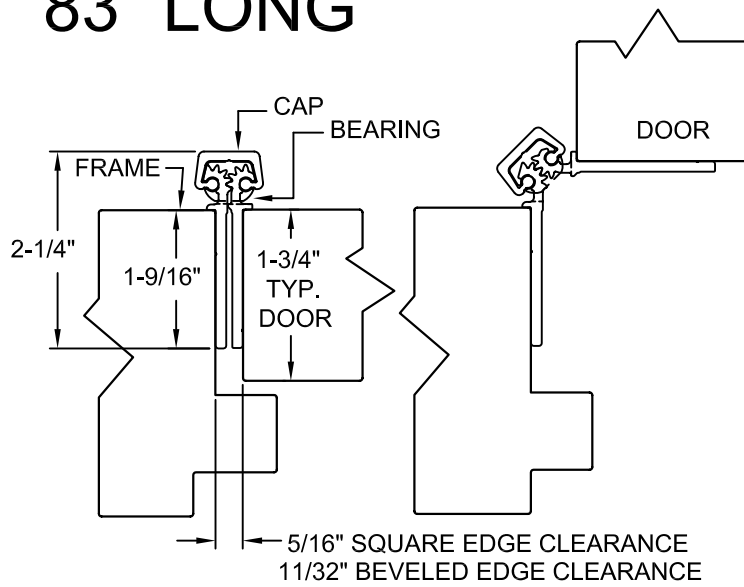

A110HD83/A110LL83

83" LONG

SCREW DETAIL			
	MODEL		DESCRIPTION
	STD/HD QTY.	LL QTY.	
FRAME	19	26	12-24 X 11/16" PH. F.H. UNDERCUT SELF DRILLING THREAD FORMING TEK SCREW
DOOR	19	26	12-24 X 11/16" PH. F.H. UNDERCUT SELF DRILLING THREAD FORMING TEK SCREW

A110HD83-STD/HD A110LL83-LEAD LINED

ALL DIMENSIONS ARE TO CENTERLINE OF HOLES

www.abhmf.com
 E-mail: abhinfo@abhmf.com
 Architectural Builders Hardware Mfg., Inc.
 1222 Ardmore Ave., Itasca, IL 60143
 630.875.9900; FAX 800.9FAXABH (932.9224)