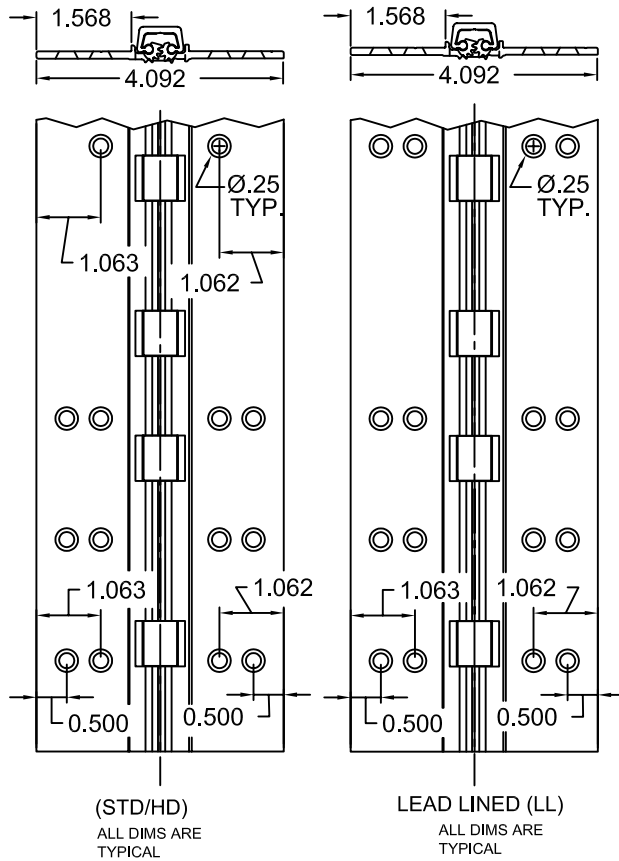

A110HD83/A110LL83

83" LONG

SCREW DETAIL			
	MODEL		DESCRIPTION
	STD/HD QTY.	LL QTY.	
FRAME	19	26	12-24 X 11/16" PH. F.H. UNDERCUT SELF DRILLING THREAD FORMING TEK SCREW
DOOR	19	26	12-24 X 11/16" PH. F.H. UNDERCUT SELF DRILLING THREAD FORMING TEK SCREW

A110HD83-STD/HD A110LL83-LEAD LINED

ALL DIMENSIONS ARE TO CENTERLINE OF HOLES

www.abhmf.com
 E-mail: abhinfo@abhmf.com
 Architectural Builders Hardware Mfg., Inc.
 1222 Ardmore Ave., Itasca, IL 60143
 630.875.9900; FAX 800.9FAXABH (932.9224)