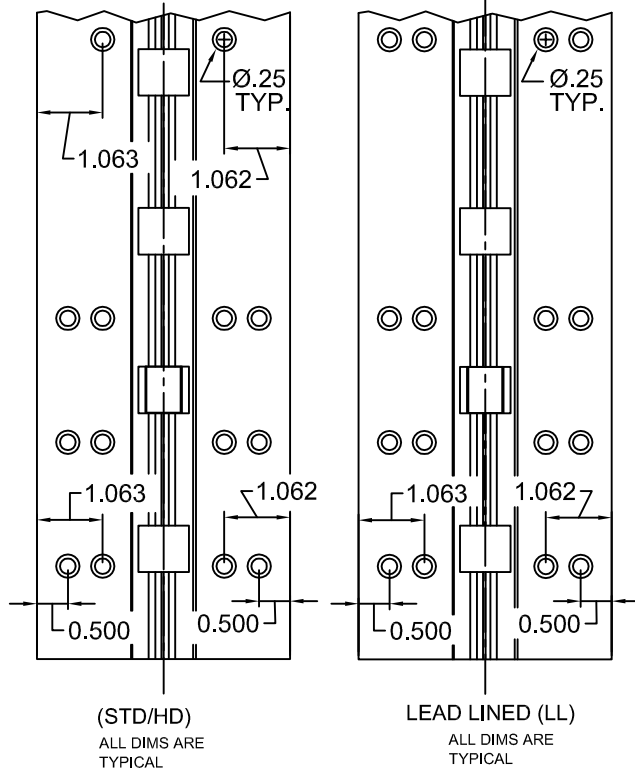

A110HD120/A110LL120 120" LONG

SCREW DETAIL			
	MODEL		DESCRIPTION
	STD/HD QTY.	LL QTY.	
FRAME	23	34	12-24 X 7/8" PH. F.H. UNDERCUT SELF DRILLING THREAD FORMING TEK SCREW
DOOR	23	34	12-24 X 7/8" PH. F.H. UNDERCUT SELF DRILLING THREAD FORMING TEK SCREW