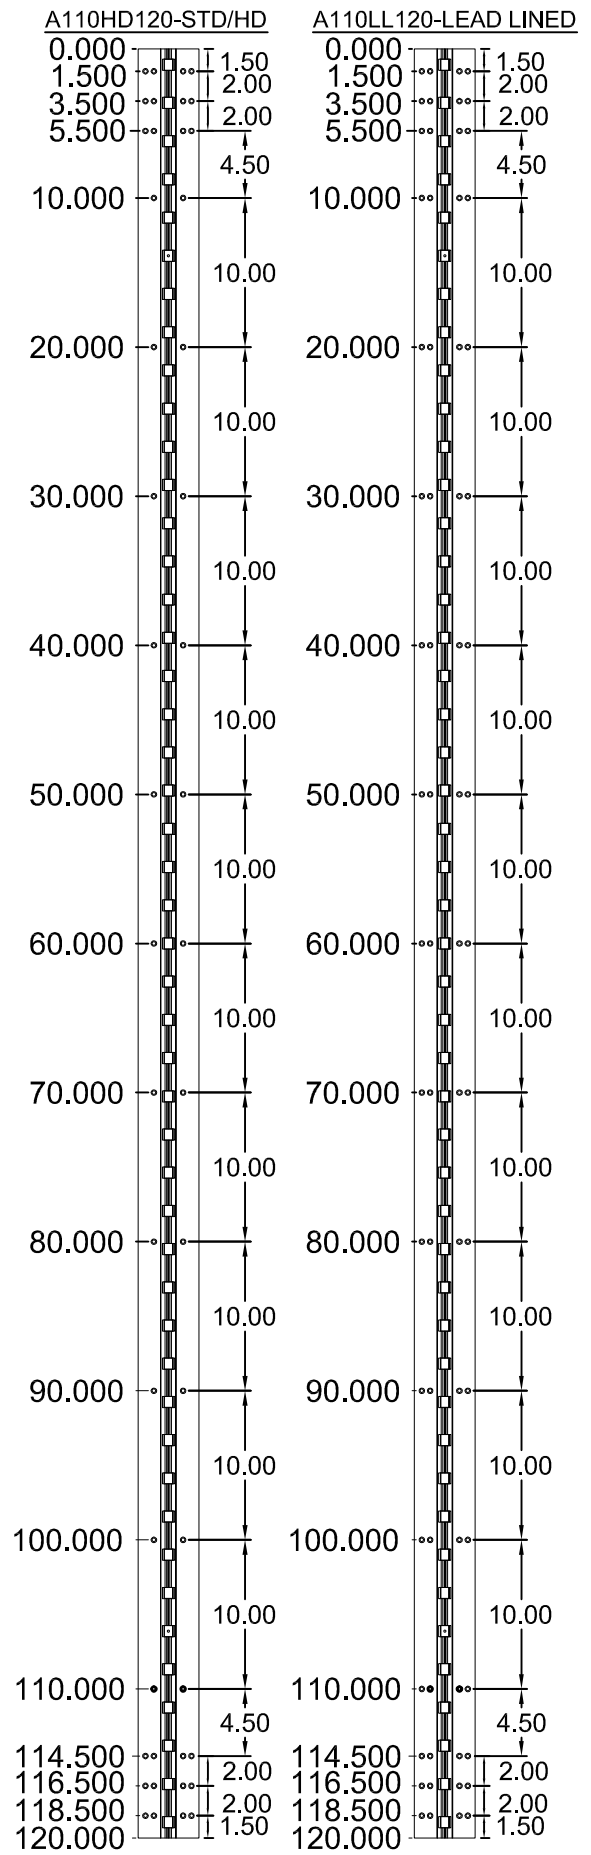

A110HD120/A110LL120 120" LONG

SCREW DETAIL			
	MODEL		DESCRIPTION
	STD/HD QTY.	LL QTY.	
FRAME	23	34	12-24 X 7/8" PH. F.H. UNDERCUT SELF DRILLING THREAD FORMING TEK SCREW
DOOR	23	34	12-24 X 7/8" PH. F.H. UNDERCUT SELF DRILLING THREAD FORMING TEK SCREW

A110-120-02.DWG

A110-120
REVISED 10-28-10