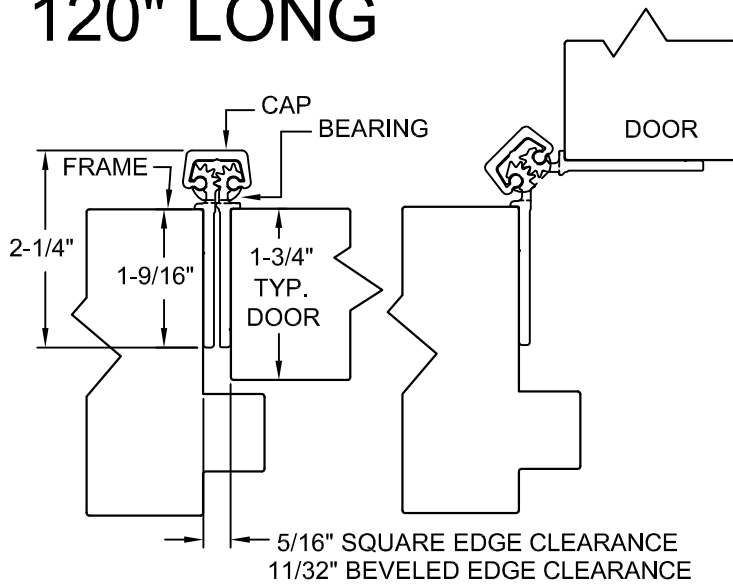

A110HD120/A110LL120 120" LONG

SCREW DETAIL			
	MODEL		DESCRIPTION
	STD/HD QTY.	LL QTY.	
FRAME	23	34	12-24 X 7/8" PH. F.H. UNDERCUT SELF DRILLING THREAD FORMING TEK SCREW
DOOR	23	34	12-24 X 7/8" PH. F.H. UNDERCUT SELF DRILLING THREAD FORMING TEK SCREW