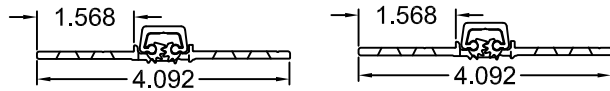

A110HD120/A110LL120 120" LONG

SCREW DETAIL			
	MODEL		DESCRIPTION
	STD/HD QTY.	LL QTY.	
FRAME	23	34	12-24 X 7/8" PH. F.H. UNDERCUT SELF DRILLING THREAD FORMING TEK SCREW
DOOR	23	34	12-24 X 7/8" PH. F.H. UNDERCUT SELF DRILLING THREAD FORMING TEK SCREW