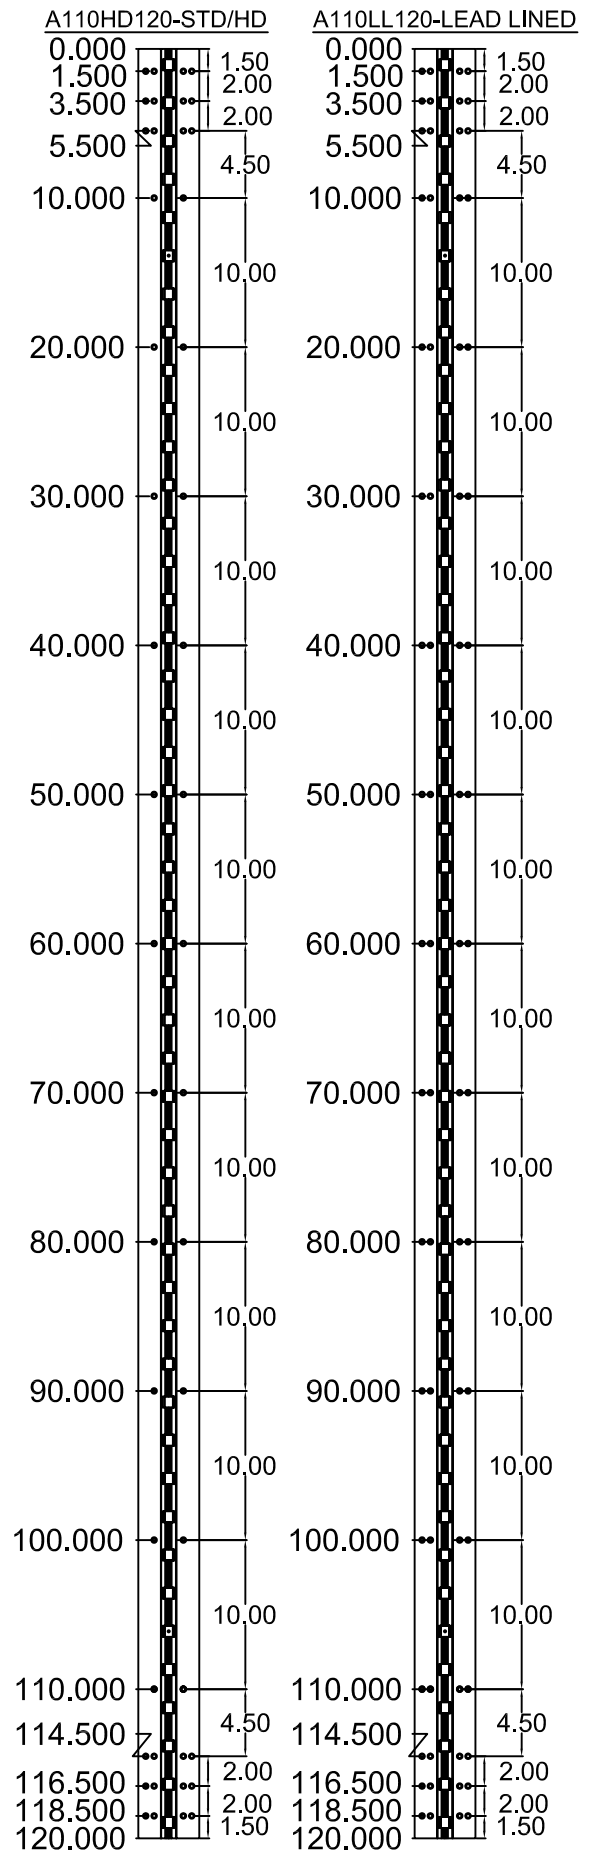

# A110HD120/A110LL120 120" LONG

SCREW DETAIL			
	MODEL		DESCRIPTION
	STD/HD QTY.	LL QTY.	
FRAME	23	34	12-24 X 11/16" PH. F.H. UNDERCUT SELF DRILLING THREAD FORMING TEK SCREW
DOOR	23	34	12-24 X 11/16" PH. F.H. UNDERCUT SELF DRILLING THREAD FORMING TEK SCREW

© 2006 ABH Mfg., Inc.  
printed in USA

A110-120-01.DWG

**A110-120**  
REVISED 10-19-06