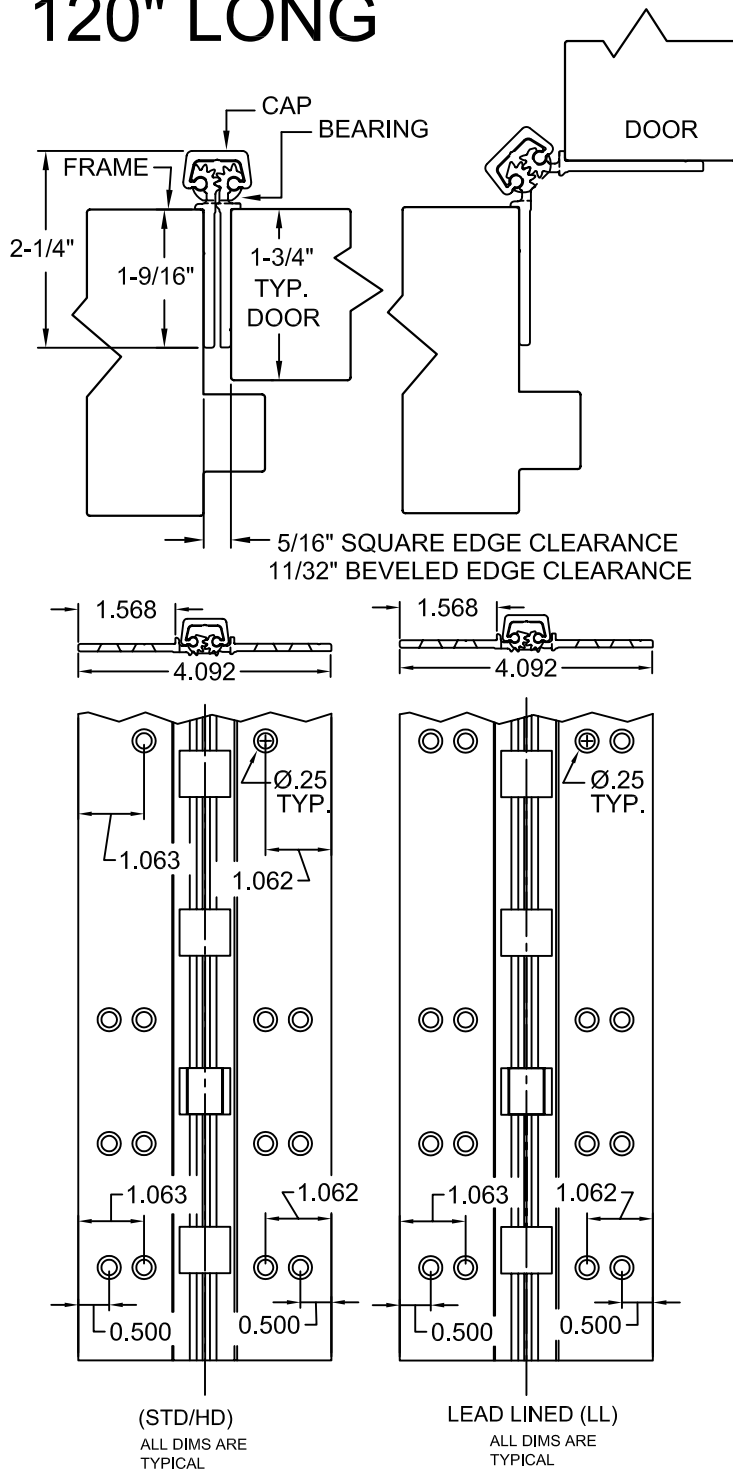

# A110HD120/A110LL120 120" LONG

SCREW DETAIL			
	MODEL		DESCRIPTION
	STD/HD QTY.	LL QTY.	
FRAME	23	34	12-24 X 11/16" PH. F.H. UNDERCUT SELF DRILLING THREAD FORMING TEK SCREW
DOOR	23	34	12-24 X 11/16" PH. F.H. UNDERCUT SELF DRILLING THREAD FORMING TEK SCREW