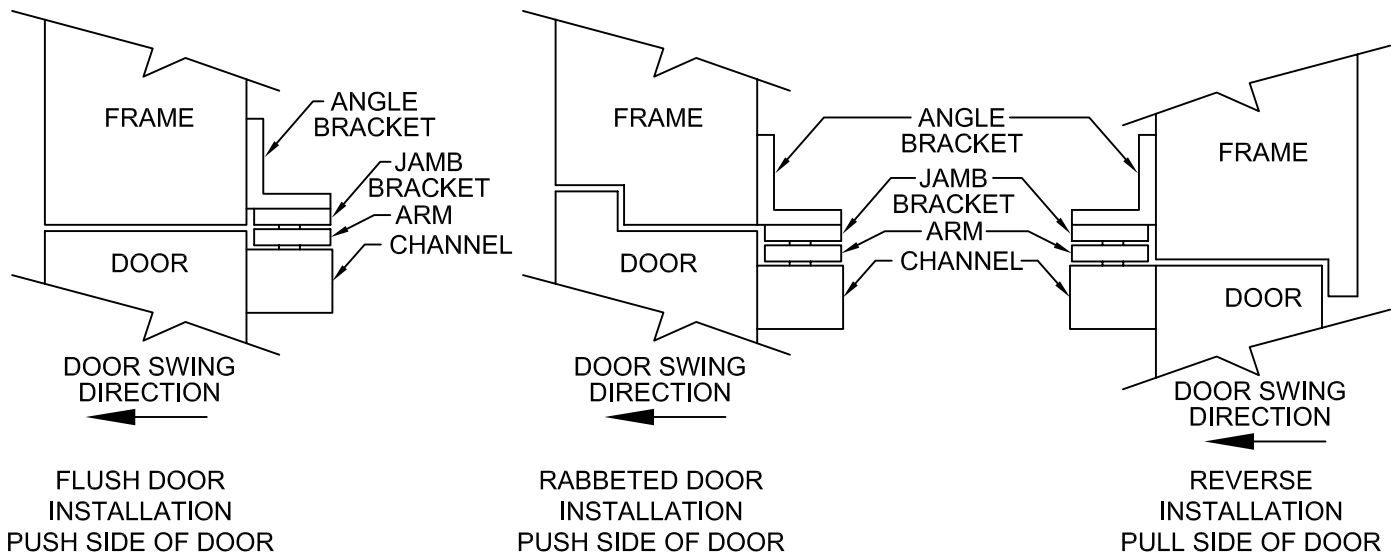

# ANGLE BRACKET FOR 8000 STOP ONLY, 9000 & 9000ADJ HOLDERS AND STOPS

THE ANGLE BRACKET IS SECURED TO THE HEADER WITH WOOD OR MACHINE SCREWS. THE JAMB BRACKET FASTENS TO THE ANGLE BRACKET WITH MACHINE SCREWS. THE CHANNEL MOUNTS ON THE DOOR WITH SEX BOLTS. REVERSE INSTALLATION METHOD IS NOT RECOMMENDED FOR EXTERIOR DOORS OPENING OUT.