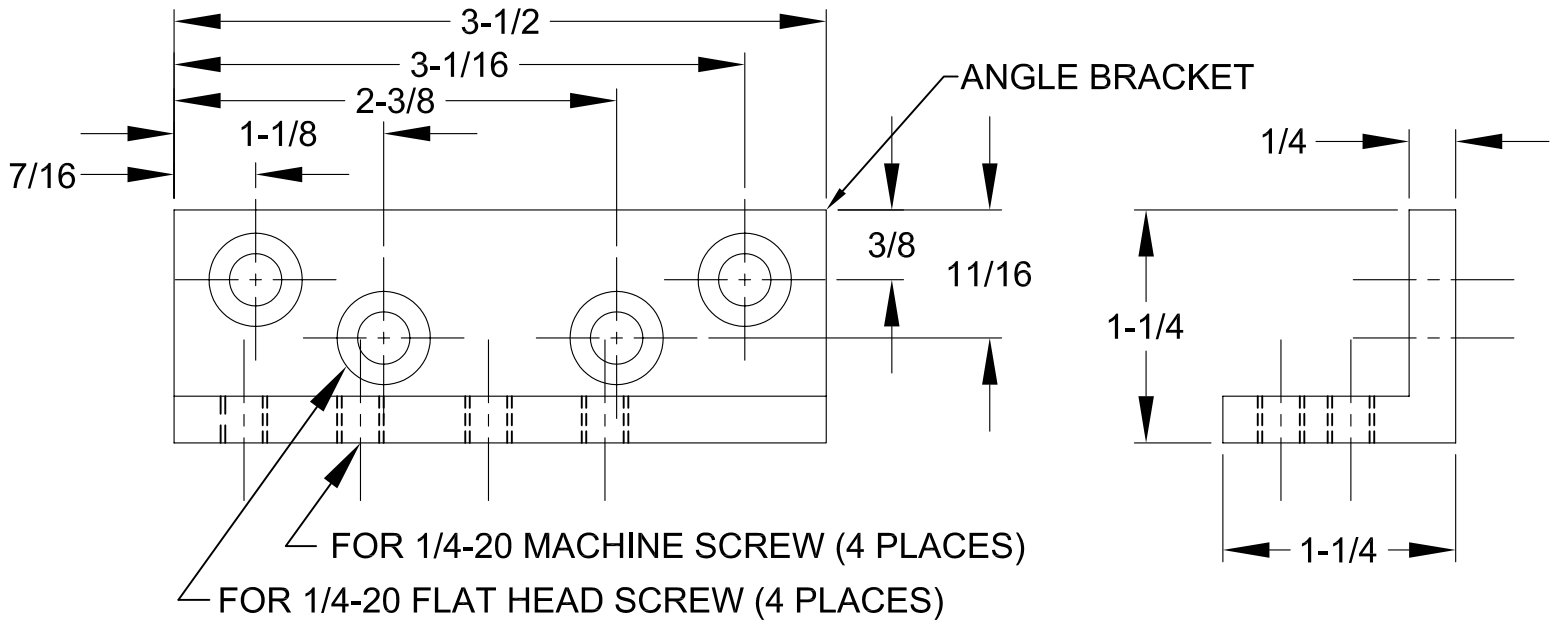

# ANGLE BRACKET FOR 8000 STOP ONLY, 9000 & 9000ADJ HOLDERS AND STOPS

THE ANGLE BRACKET IS SECURED TO THE HEADER WITH WOOD OR MACHINE SCREWS. THE JAMB BRACKET FASTENS TO THE ANGLE BRACKET WITH MACHINE SCREWS. THE CHANNEL MOUNTS ON THE DOOR WITH SEX BOLTS. REVERSE INSTALLATION METHOD IS NOT RECOMMENDED FOR EXTERIOR DOORS OPENING OUT.