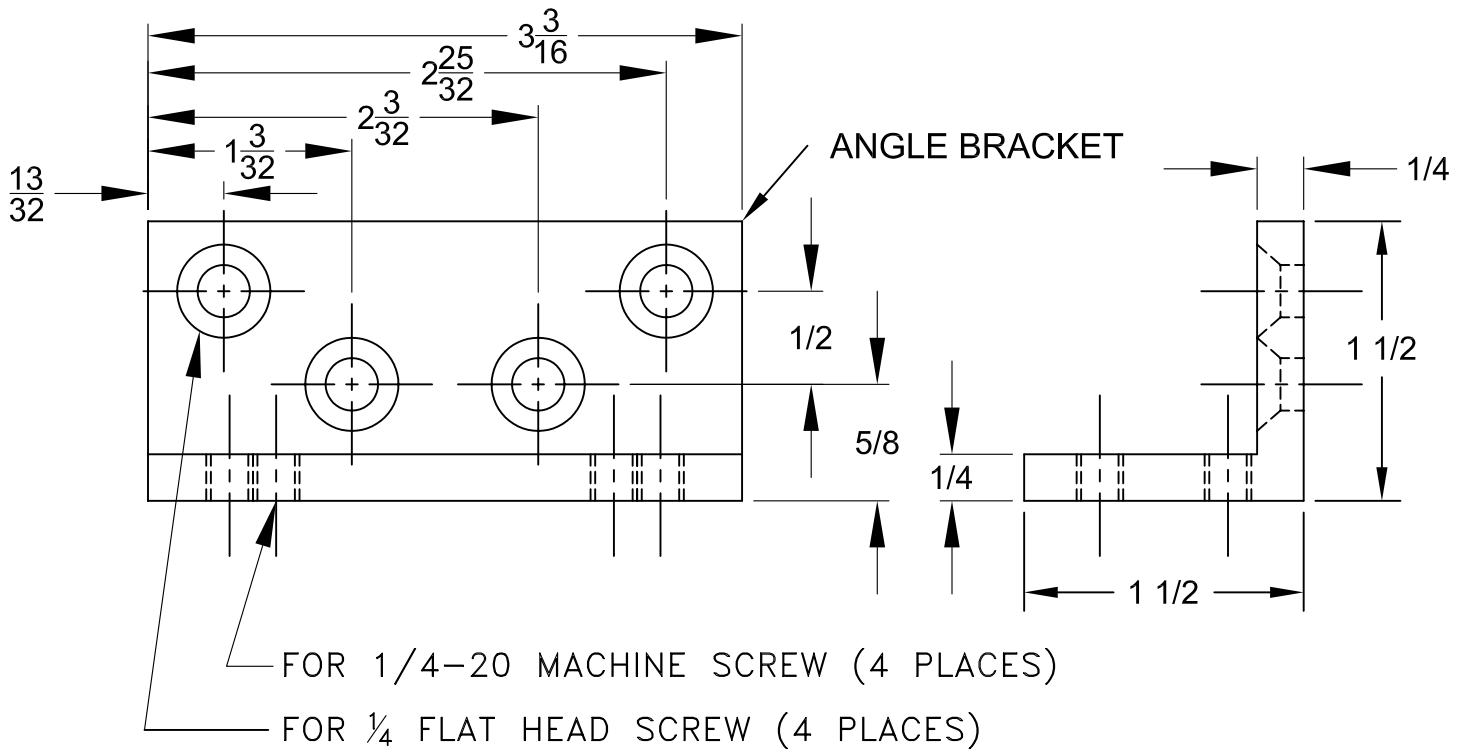

ANGLE BRACKET FOR 7000 SERIES FLUSH MOUNT

THE ANGLE BRACKET IS SECURED TO THE HEADER WITH WOOD OR MACHINE SCREWS. THE JAMB BRACKET FASTENS TO THE ANGLE BRACKET WITH MACHINE SCREWS. THE DOOR BRACKET MOUNTS ON THE DOOR WITH THROUGH SCREWS AND GROMMET NUTS