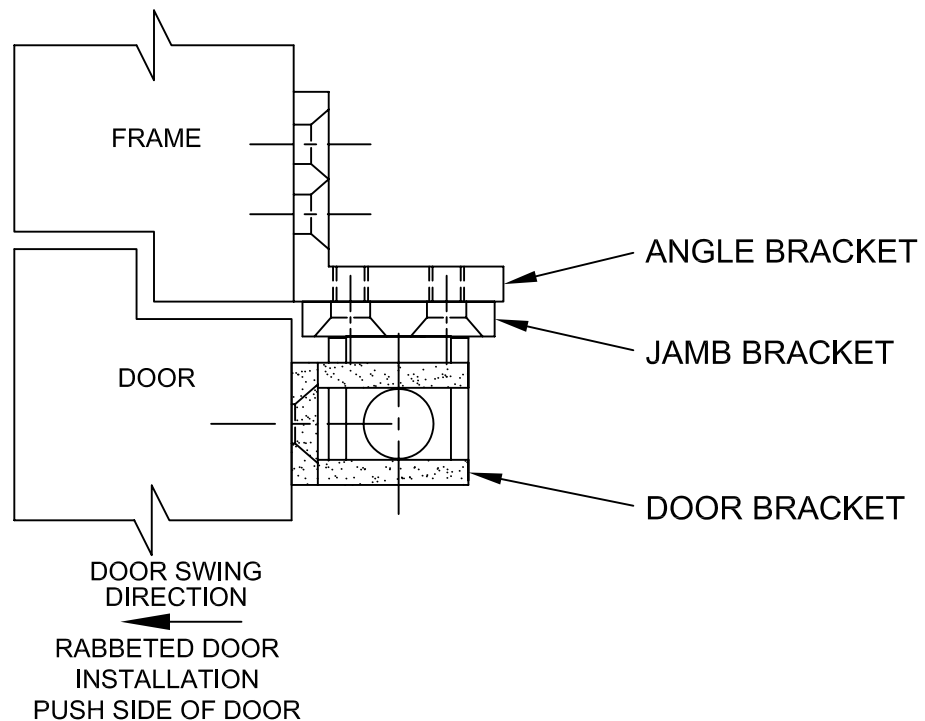

ANGLE BRACKET FOR 7000 SERIES FLUSH MOUNT

THE ANGLE BRACKET IS SECURED TO THE HEADER WITH WOOD OR MACHINE SCREWS. THE JAMB BRACKET FASTENS TO THE ANGLE BRACKET WITH MACHINE SCREWS. THE DOOR BRACKET MOUNTS ON THE DOOR WITH THROUGH SCREWS AND GROMMET NUTS