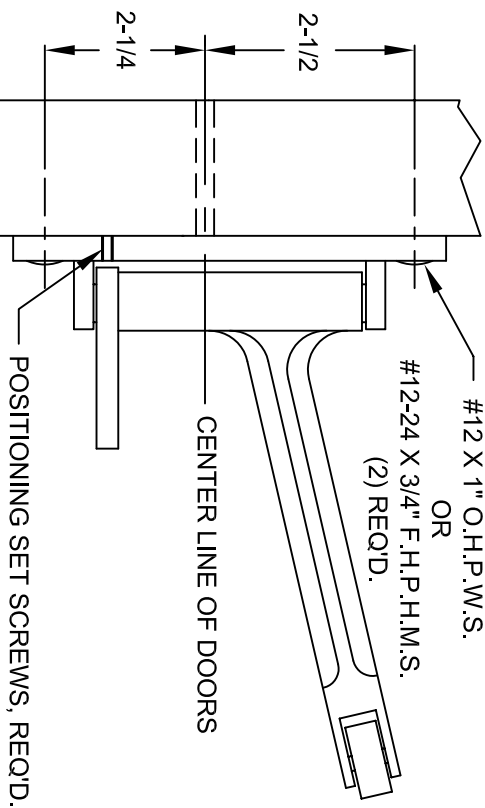

3790 DOOR COORDINATOR

USED ON A PAIR OF SWINGING DOORS WITH AN OVERLAPPING ASTRAGAL. THE DEVICE HOLDS THE ACTIVE DOOR OPEN UNTIL THE INACTIVE DOOR HAS CLOSED.

3790-00.DWG

www.abhmf.com

E-mail: abhinfo@abhmf.com