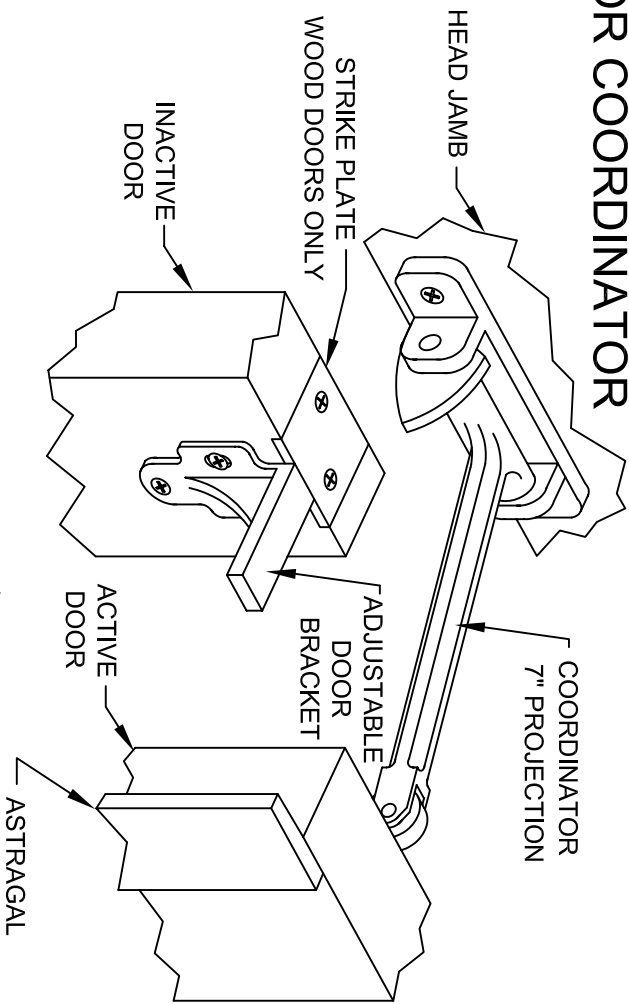

3790 DOOR COORDINATOR

USED ON A PAIR OF SWINGING DOORS WITH AN OVERLAPPING ASTRAGAL. THE DEVICE HOLDS THE ACTIVE DOOR OPEN UNTIL THE INACTIVE DOOR HAS CLOSED.

3790-00.DWG

www.abhmf.com

E-mail: abhinfo@abhmf.com