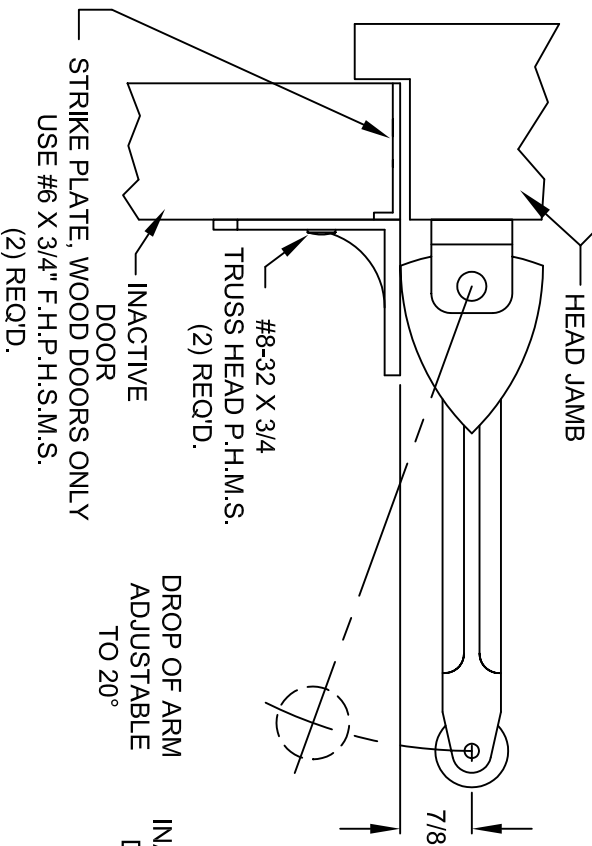

3790 DOOR COORDINATOR

USED ON A PAIR OF SWINGING DOORS WITH AN OVERLAPPING ASTRAGAL. THE DEVICE HOLDS THE ACTIVE DOOR OPEN UNTIL THE INACTIVE DOOR HAS CLOSED.

3790-00.DWG

www.abhmf.com

E-mail: abhinfo@abhmf.com