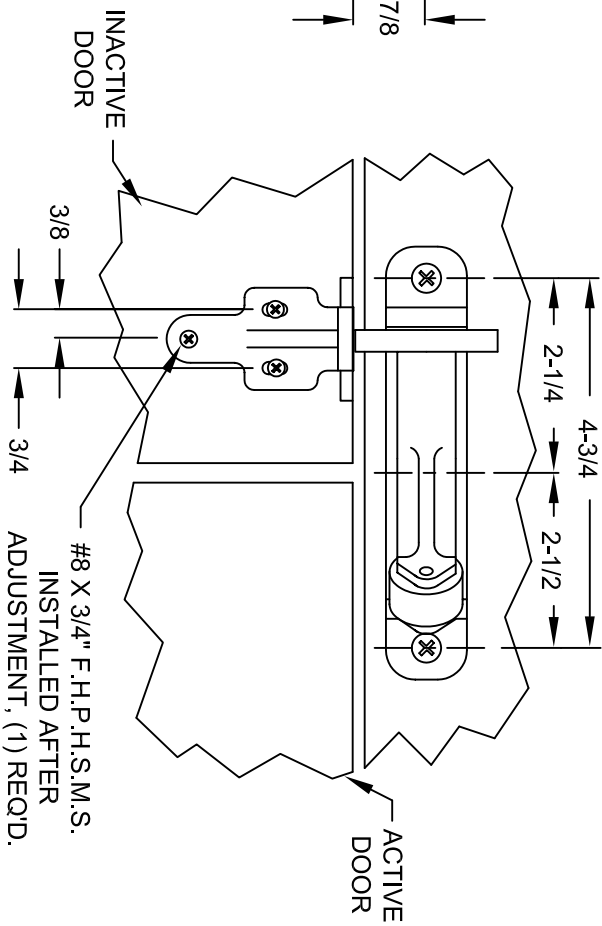

3790 DOOR COORDINATOR

USED ON A PAIR OF SWINGING DOORS WITH AN OVERLAPPING ASTRAGAL. THE DEVICE HOLDS THE ACTIVE DOOR OPEN UNTIL THE INACTIVE DOOR HAS CLOSED.

3790-00.DWG

www.abhmf.com

E-mail: abhinfo@abhmf.com