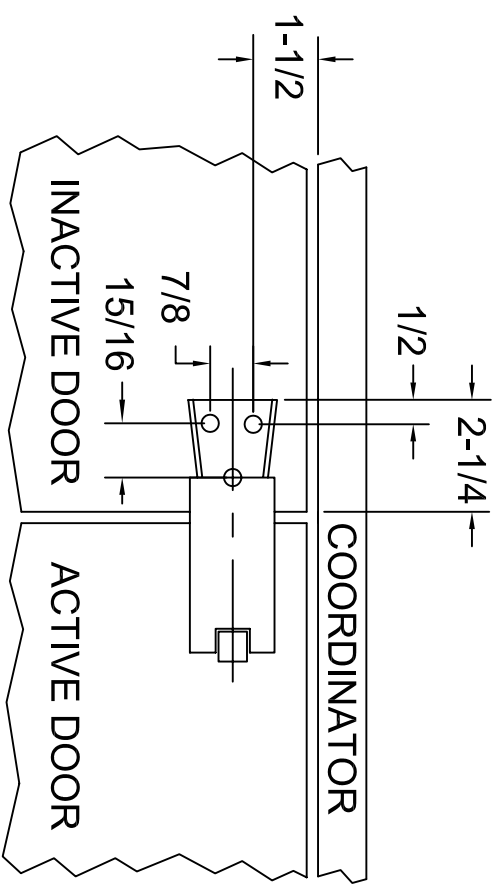

3760 SERIES CARRY BAR

DRILL FOR (3) 3/8" DIA. SEX BOLTS
CARRY BAR INSTALLATION

NOTES

1. 3760 SERIES CARRY BAR IS MOUNTED ON THE INACTIVE DOOR. WHEN THE INACTIVE DOOR OPENS, THE CARRY BAR OPENS THE ACTIVE DOOR UNTIL IT ENGAGES THE COORDINATOR HOLD OPEN LEVER.
2. THE CARRY BAR IS NOT USED WHEN THE INACTIVE DOOR IS EQUIPPED WITH AUTOMATIC OR SELF-LATCHING FLUSH BOLTS.