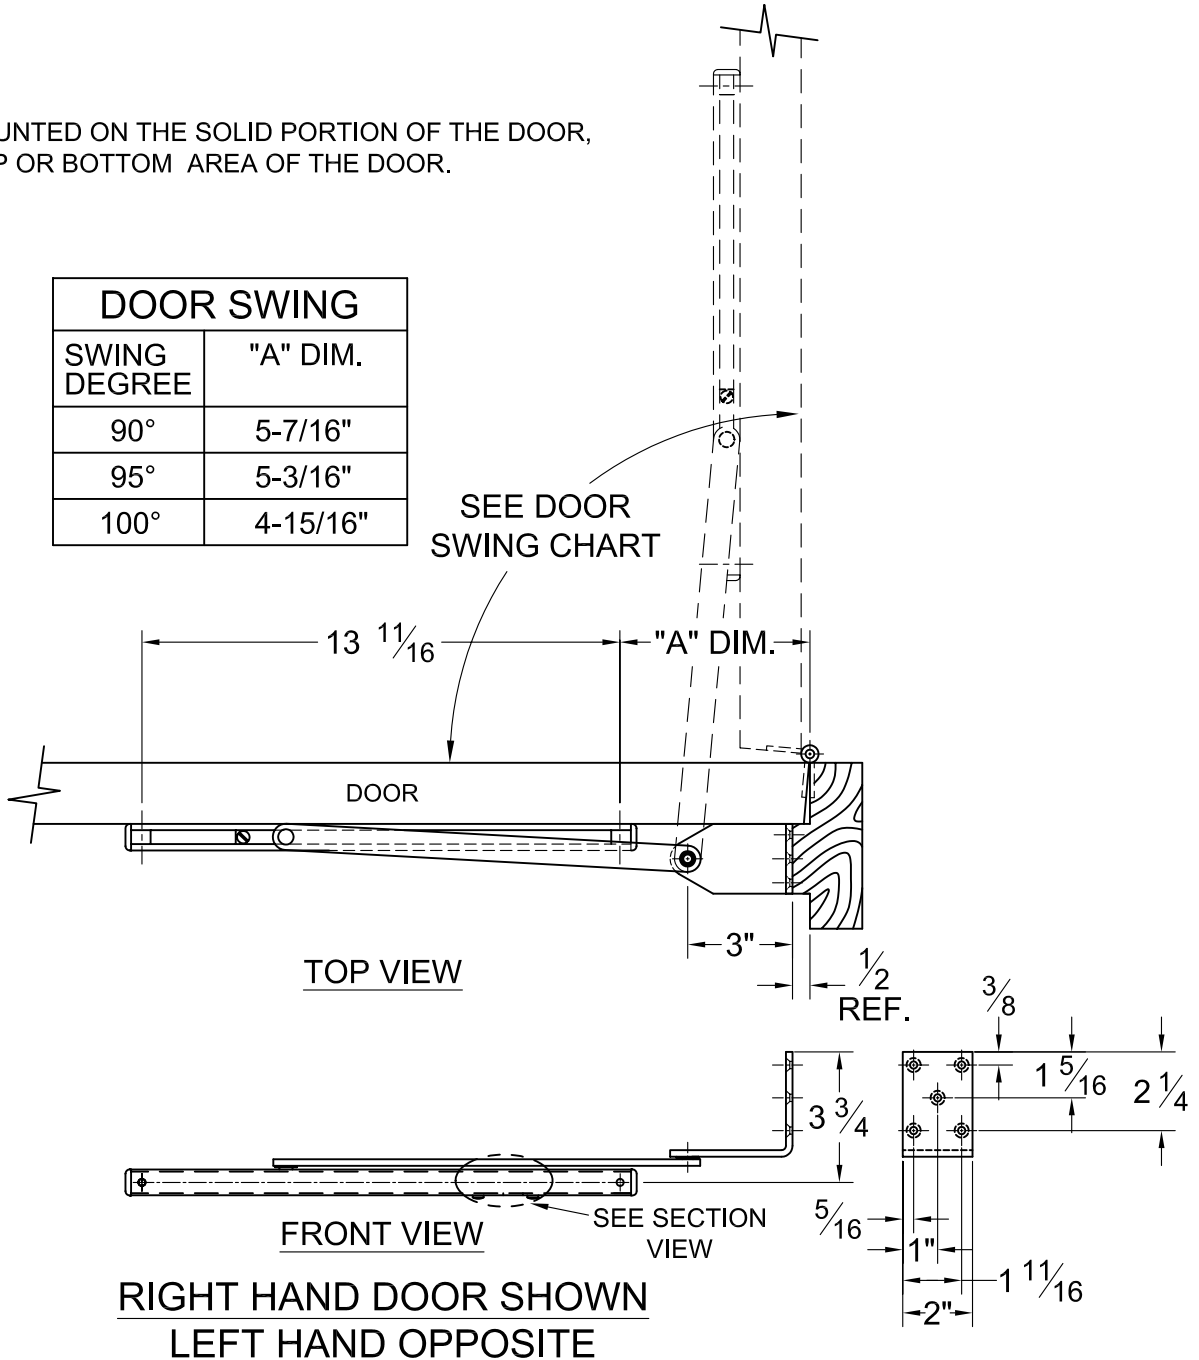

3400 SERIES DRESSING ROOM DOOR HOLDER/STOP NON-HANDED 90° TO 100° ONLY

NOTE:
SHOULD BE MOUNTED ON THE SOLID PORTION OF THE DOOR,
EITHER THE TOP OR BOTTOM AREA OF THE DOOR.

DOOR SWING	
SWING DEGREE	"A" DIM.
90°	5-7/16"
95°	5-3/16"
100°	4-15/16"

SCREW DETAIL			
	QTY.	WOOD	METAL
JAMB	5	#10 X 1-1/2 F.H.W.S.	#10-32 X 1/2 F.H.M.S.
DOOR	2	#10-32 X 1-1/2 R.H.M.S. 5/16" DIA. SEX BOLT	#10-32 X 1-1/2 R.H.M.S. 5/16" DIA. SEX BOLT

® www.abhmfg.com
E-mail: abhinfo@abhmfg.com
Architectural Builders Hardware Mfg., Inc.
1222 Ardmore Ave., Itasca, IL 60143
630.875.9900; FAX 800.9FAXABH (932.9224)