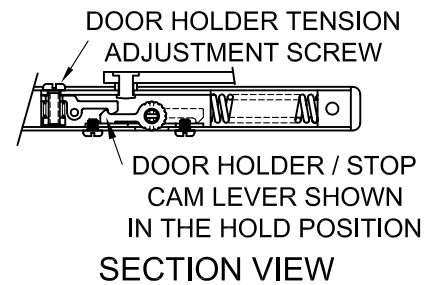

3400 SERIES DRESSING ROOM DOOR HOLDER/STOP NON-HANDED 90° TO 100° ONLY

NOTE:
SHOULD BE MOUNTED ON THE SOLID PORTION OF THE DOOR,
EITHER THE TOP OR BOTTOM AREA OF THE DOOR.

DOOR SWING	
SWING DEGREE	"A" DIM.
90°	5-7/16"
95°	5-3/16"
100°	4-15/16"

SCREW DETAIL			
	QTY.	WOOD	METAL
JAMB	5	#10 X 1-1/2 F.H.W.S.	#10-32 X 1/2 F.H.M.S.
DOOR	2	#10-32 X 1-1/2 R.H.M.S. 5/16" DIA. SEX BOLT	#10-32 X 1-1/2 R.H.M.S. 5/16" DIA. SEX BOLT

® www.abhmfg.com
E-mail: abhinfo@abhmfg.com
Architectural Builders Hardware Mfg., Inc.
1222 Ardmore Ave., Itasca, IL 60143
630.875.9900; FAX 800.9FAXABH (932.9224)