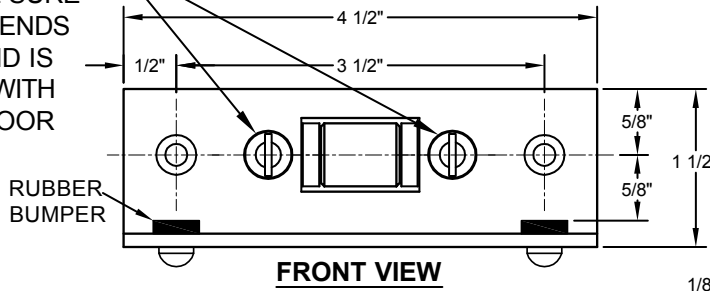

1893 ROLLER LATCH WITH APPLIED STOP WITH STRIKE

FOR USE WITH SINGLE DOORS WITHOUT STOP

TOP VIEW

ROLLER ADJUSTING SCREWS, BE SURE ROLLER EXTENDS EVENLY AND IS PARALLEL WITH EDGE OF DOOR

FRONT VIEW

SIDE VIEW

SECTION VIEW

TOP VIEW

SIDE VIEW

FRONT VIEW

SCREW DETAIL		
	QTY	DESCRIPTION
BODY	2	#10 x 3/4" F.H. S.M.S.
STRIKE	2	#10 x 3/4" F.H. S.M.S.

DO NOT SCALE DRAWING

® www.abhmfg.com
 E-mail: abhinfo@abhmfg.com
 Architectural Builders Hardware Mfg., Inc.
 1222 Ardmore Ave., Itasca, IL 60143
 630.875.9900; FAX 800.9FAXABH (932.9224)