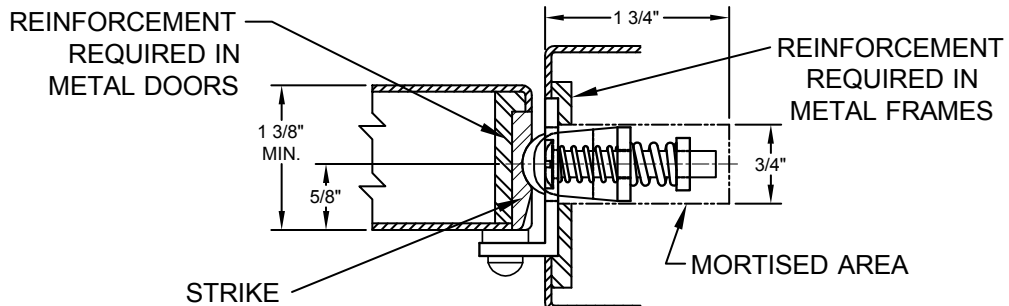

1893 ROLLER LATCH WITH APPLIED STOP WITH STRIKE

FOR USE WITH SINGLE DOORS WITHOUT STOP

TOP VIEW

ROLLER ADJUSTING SCREWS, BE SURE ROLLER EXTENDS EVENLY AND IS PARALLEL WITH EDGE OF DOOR

FRONT VIEW

SIDE VIEW

SECTION VIEW

TOP VIEW

SIDE VIEW

FRONT VIEW

SCREW DETAIL		
	QTY	DESCRIPTION
BODY	2	#10 x 3/4" F.H. S.M.S.
STRIKE	2	#10 x 3/4" F.H. S.M.S.

DO NOT SCALE DRAWING

® www.abhmfg.com
 E-mail: abhinfo@abhmfg.com
 Architectural Builders Hardware Mfg., Inc.
 1222 Ardmore Ave., Itasca, IL 60143
 630.875.9900; FAX 800.9FAXABH (932.9224)