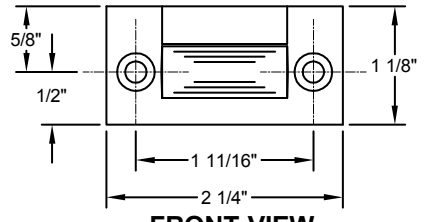

1893 ROLLER LATCH WITH APPLIED STOP WITH STRIKE

FOR USE WITH SINGLE DOORS WITHOUT STOP

TOP VIEW

ROLLER ADJUSTING SCREWS, BE SURE ROLLER EXTENDS EVENLY AND IS PARALLEL WITH EDGE OF DOOR

FRONT VIEW

SIDE VIEW

SECTION VIEW

TOP VIEW

SIDE VIEW

FRONT VIEW

SCREW DETAIL		
	QTY	DESCRIPTION
BODY	2	#10 x 3/4" F.H. S.M.S.
STRIKE	2	#10 x 3/4" F.H. S.M.S.

DO NOT SCALE DRAWING

® www.abhmfg.com
 E-mail: abhinfo@abhmfg.com
 Architectural Builders Hardware Mfg., Inc.
 1222 Ardmore Ave., Itasca, IL 60143
 630.875.9900; FAX 800.9FAXABH (932.9224)