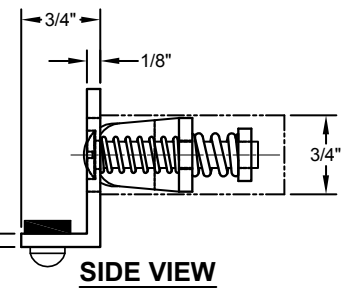

1893 ROLLER LATCH WITH APPLIED STOP WITH STRIKE

FOR USE WITH SINGLE DOORS WITHOUT STOP

TOP VIEW

ROLLER ADJUSTING SCREWS, BE SURE ROLLER EXTENDS EVENLY AND IS PARALLEL WITH EDGE OF DOOR

FRONT VIEW

SIDE VIEW

SECTION VIEW

TOP VIEW

SIDE VIEW

FRONT VIEW

SCREW DETAIL		
	QTY	DESCRIPTION
BODY	2	#10 x 3/4" F.H. S.M.S.
STRIKE	2	#10 x 3/4" F.H. S.M.S.

DO NOT SCALE DRAWING

® www.abhmfg.com
 E-mail: abhinfo@abhmfg.com
 Architectural Builders Hardware Mfg., Inc.
 1222 Ardmore Ave., Itasca, IL 60143
 630.875.9900; FAX 800.9FAXABH (932.9224)