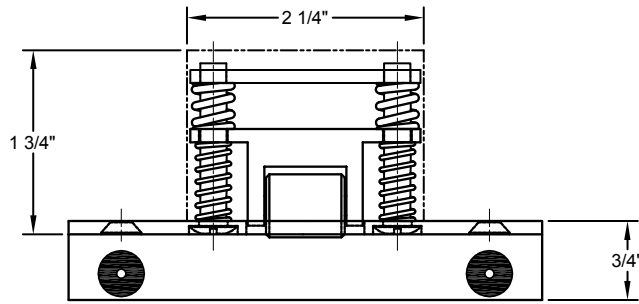

1893 ROLLER LATCH WITH APPLIED STOP WITH STRIKE

FOR USE WITH SINGLE DOORS WITHOUT STOP

TOP VIEW

ROLLER ADJUSTING SCREWS, BE SURE ROLLER EXTENDS EVENLY AND IS PARALLEL WITH EDGE OF DOOR

FRONT VIEW

SIDE VIEW

SECTION VIEW

TOP VIEW

SIDE VIEW

FRONT VIEW

SCREW DETAIL		
	QTY	DESCRIPTION
BODY	2	#10 x 3/4" F.H. S.M.S.
STRIKE	2	#10 x 3/4" F.H. S.M.S.

DO NOT SCALE DRAWING

® www.abhmfg.com
 E-mail: abhinfo@abhmfg.com
 Architectural Builders Hardware Mfg., Inc.
 1222 Ardmore Ave., Itasca, IL 60143
 630.875.9900; FAX 800.9FAXABH (932.9224)