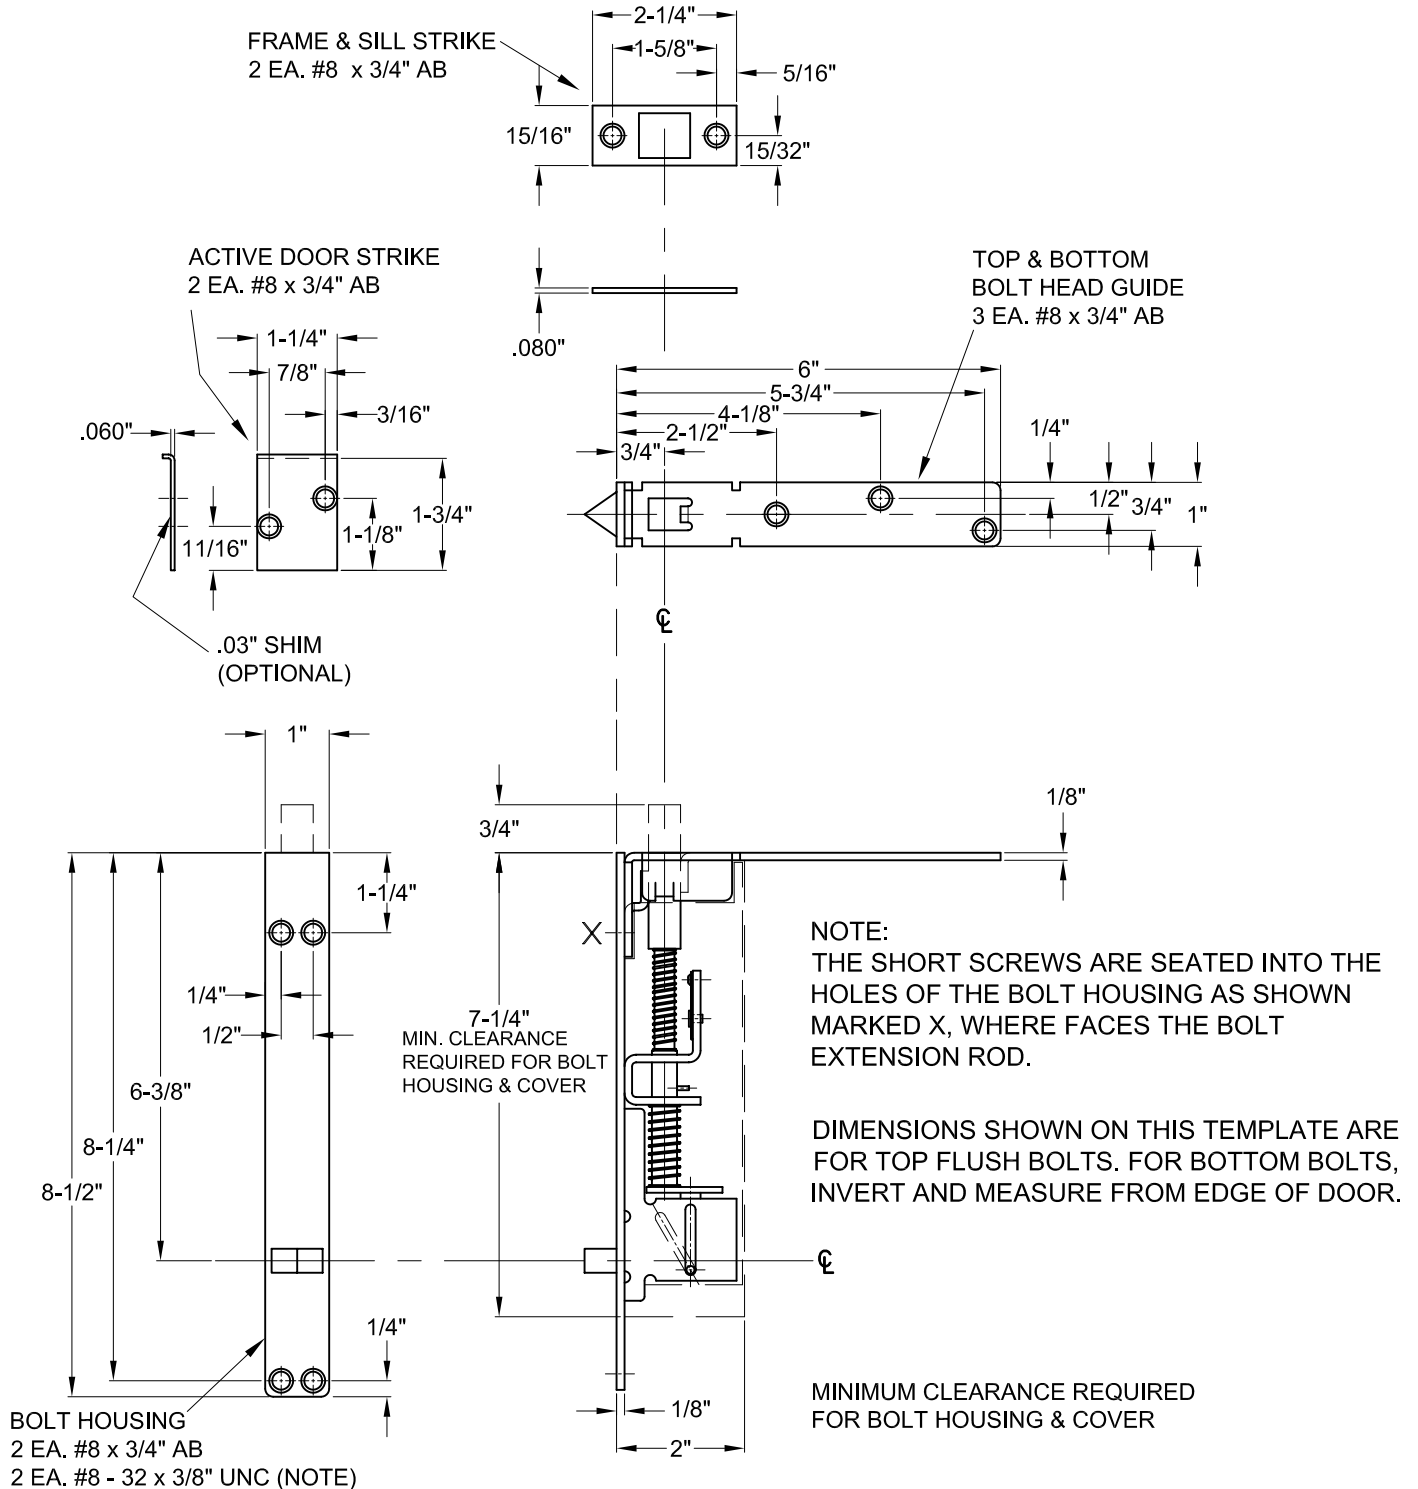

1862 AUTOMATIC FLUSH BOLTS

WOOD DOOR APPLICATION

® www.abhmfg.com
E-mail: abhinfo@abhmfg.com
Architectural Builders Hardware Mfg., Inc.
1222 Ardmore Ave., Itasca, IL 60143
630.875.9900; FAX 800.9FAXABH (932.9224)