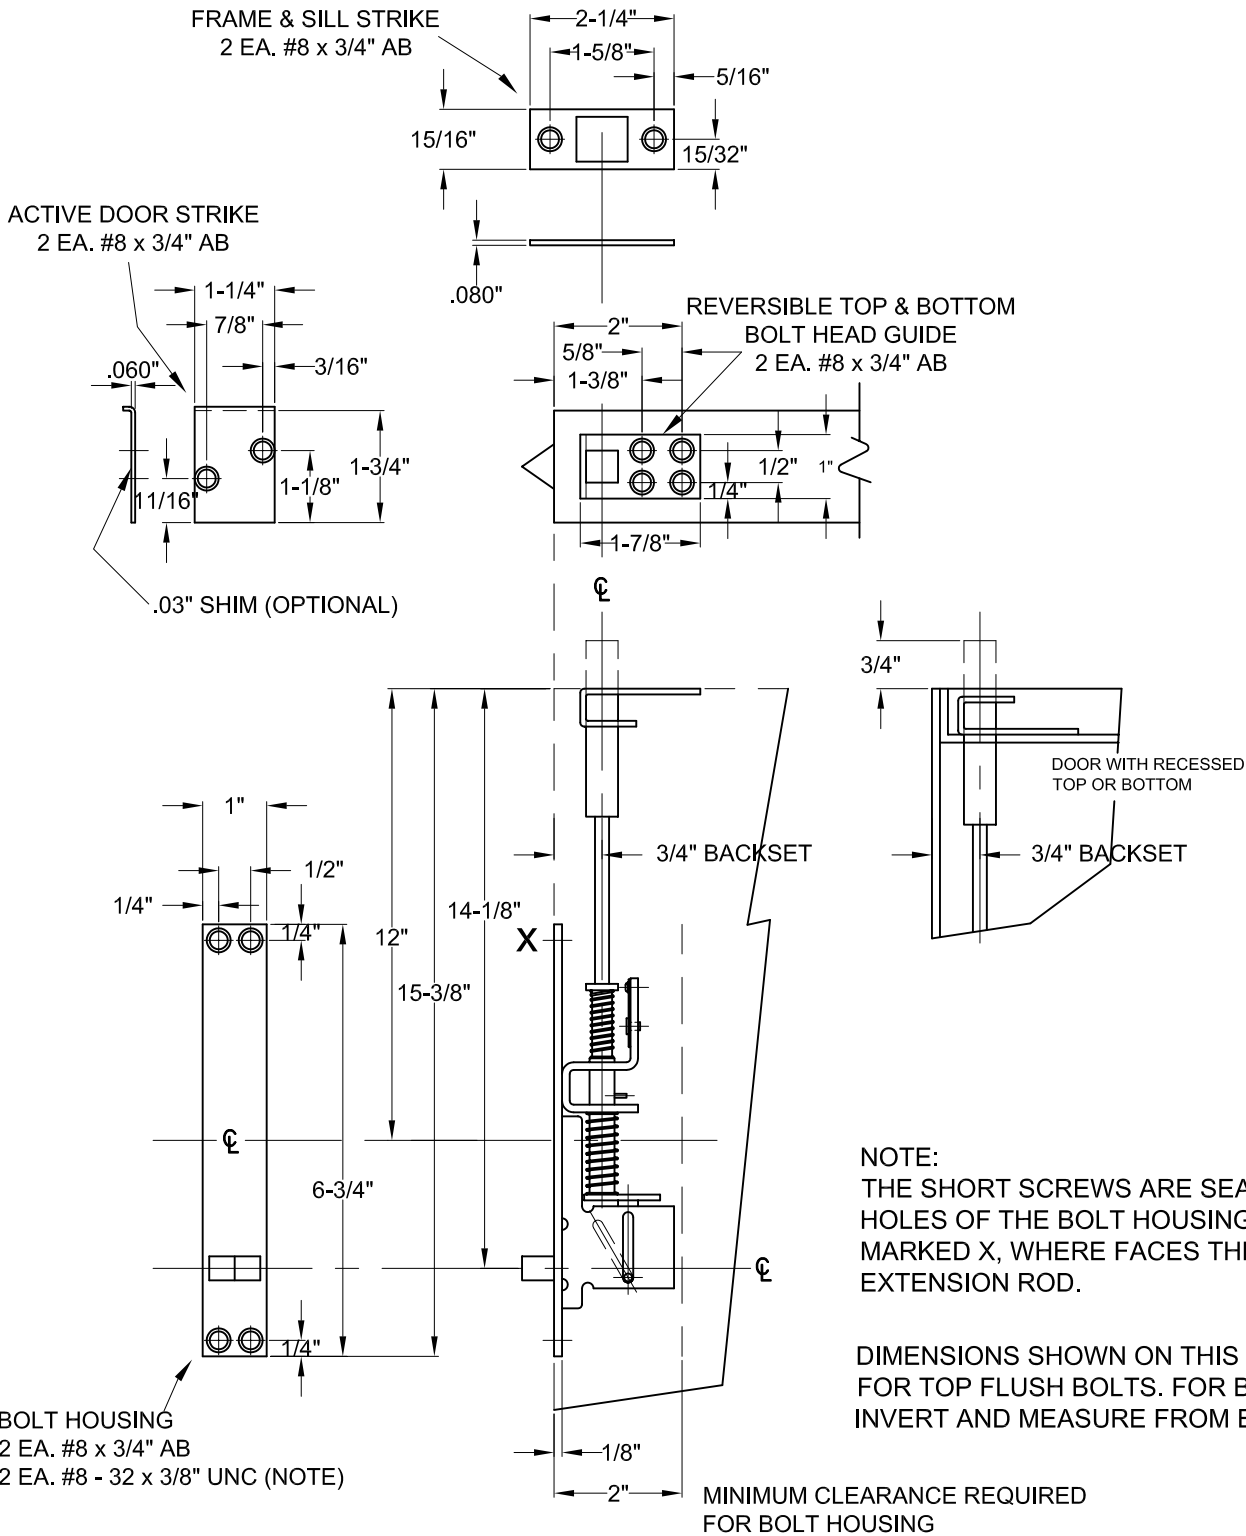

1860 AUTOMATIC FLUSH BOLTS

METAL DOOR APPLICATION

www.abhmfg.com
 E-mail: abhinfo@abhmfg.com
 Architectural Builders Hardware Mfg., Inc.
 1222 Ardmore Ave., Itasca, IL 60143
 630.875.9900; FAX 800.9FAXABH (932.9224)