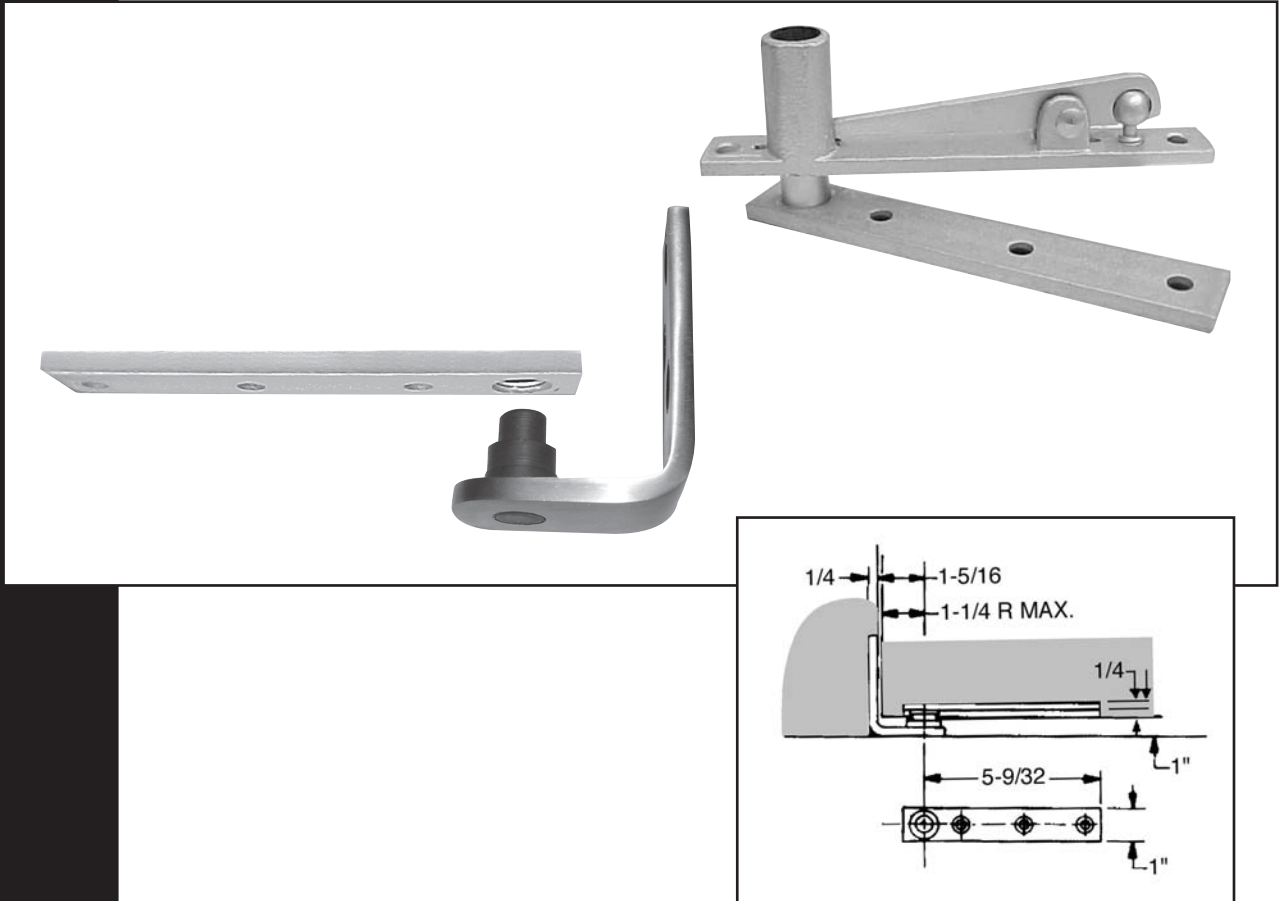

0127 Center Hung Pivot Set

Standard Options

- For interior door up to 3'6" x 8'6"
- Weight to 200 lbs.
- **0320 light duty top pivot included**
- Bottom pivot mortised into side jamb
- Extended spindles available
- Can be used with ABH Rescue Stops
(See Rescue Hardware Sets)
- BHMA/ANSI C07042