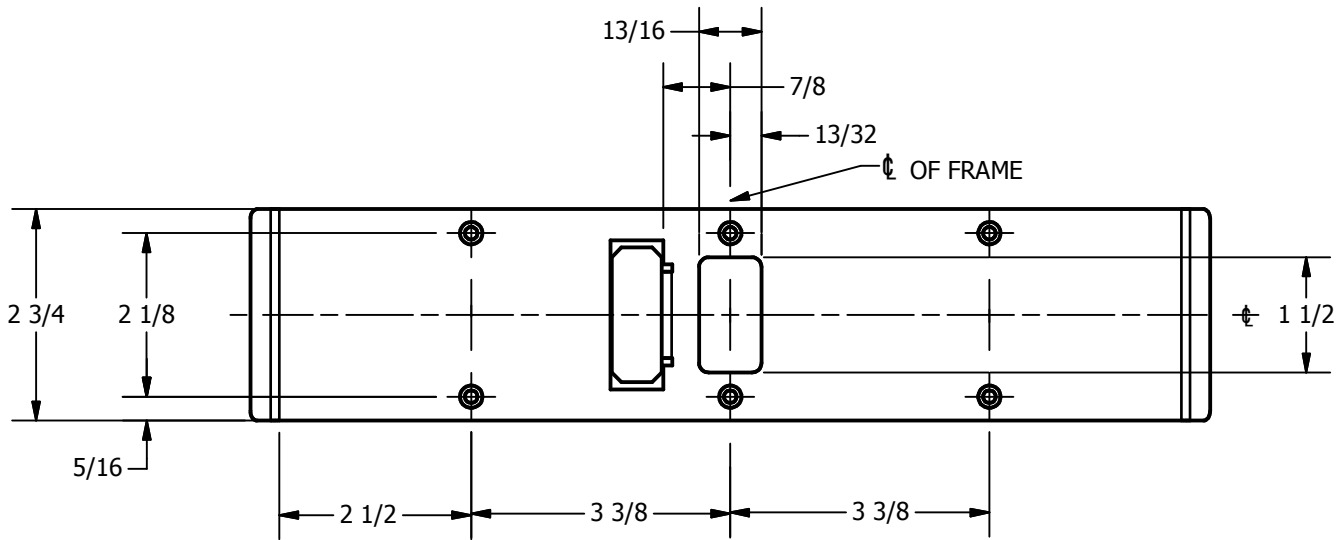

SP-CR618 CUSTOM DOUBLE LIPPED STRIKE AND RESCUE STOP

FOR 1-3/4" CENTER HUNG DOOR W/ MORTISE LOCK, NO DEADBOLT, 11-3/4" FRAME

**ABH DOOR STOP COVER DIMENSIONS
MAY NOT MATCH OTHER MANUFACTURERS**

REINFORCEMENT:

WHEN INSTALLING IN METAL FRAME, REINFORCEMENT IS **NEEDED** WITH THIS PRODUCT, CUSTOMER OR MANUFACTURER TO SUPPLY FRAME REINFORCEMENT WITH LATCH BOLT CLEARANCE

2-5/16
MIN. CLEARANCE
FOR DOOR STOP COVER
CENTERED

1-1/2
MIN. CLEARANCE
FOR DOOR STRIKE
CENTERED

(2) REINFORCEMENT PLATES
SUPPLIED BY DOOR FRAME
MANUFACTURER

NOTE:

1. HORIZONTAL CENTERLINE OF PLATE TO MATCH HORIZONTAL CENTERLINE OF CUTOUT.
2. SCREWS 8-32 X 3/8" UNDERCUT F.H.M.S.
3. R.H. DOOR SHOWN, L.H. OPPOSITE