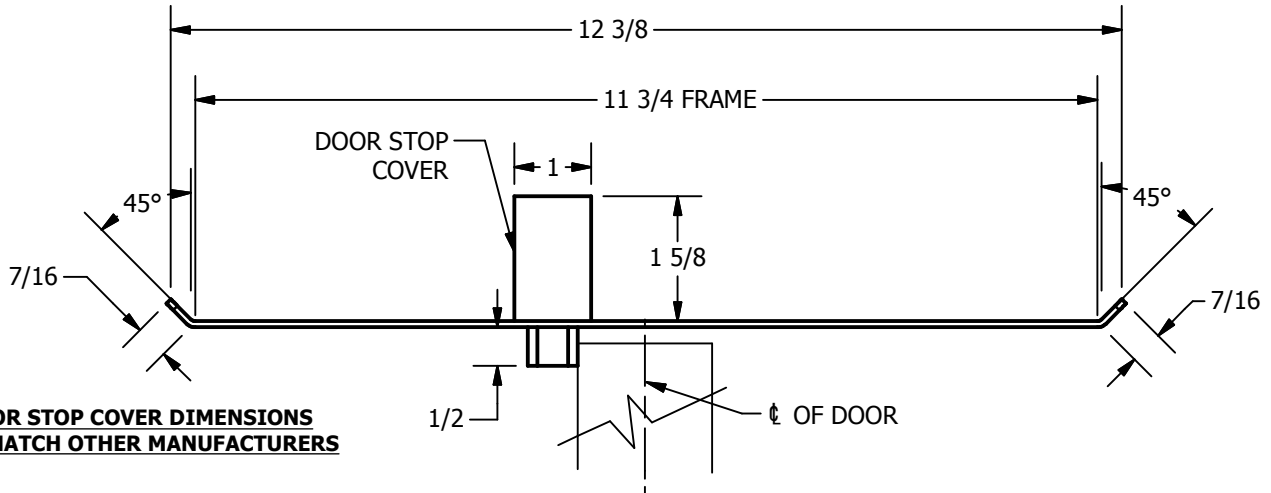

SP-CR618 CUSTOM DOUBLE LIPPED STRIKE AND RESCUE STOP

FOR 1-3/4" CENTER HUNG DOOR W/ MORTISE LOCK, NO DEADBOLT, 11-3/4" FRAME

**ABH DOOR STOP COVER DIMENSIONS
MAY NOT MATCH OTHER MANUFACTURERS**

REINFORCEMENT:

1-1/2
MIN. CLEARANCE
FOR DOOR STRIKE
CENTERED

(2) REINFORCEMENT PLATES
SUPPLIED BY DOOR FRAME
MANUFACTURER

NOTE:

1. HORIZONTAL CENTERLINE OF PLATE TO MATCH HORIZONTAL CENTERLINE OF CUTOUT.
2. SCREWS 8-32 X 3/8" UNDERCUT F.H.M.S.
3. R.H. DOOR SHOWN, L.H. OPPOSITE