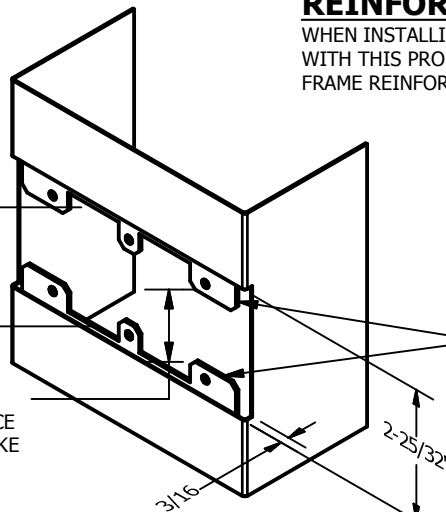

SP-CR618 CUSTOM DOUBLE LIPPED STRIKE AND RESCUE STOP

FOR 1-3/4" CENTER HUNG DOOR W/ MORTISE LOCK, NO DEADBOLT, 11-3/4" FRAME

**ABH DOOR STOP COVER DIMENSIONS
MAY NOT MATCH OTHER MANUFACTURERS**

REINFORCEMENT:

WHEN INSTALLING IN METAL FRAME, REINFORCEMENT IS **NEEDED** WITH THIS PRODUCT, CUSTOMER OR MANUFACTURER TO SUPPLY FRAME REINFORCEMENT WITH LATCH BOLT CLEARANCE

2-5/16
MIN. CLEARANCE
FOR DOOR STOP COVER
CENTERED

1-1/2
MIN. CLEARANCE
FOR DOOR STRIKE
CENTERED

(2) REINFORCEMENT PLATES
SUPPLIED BY DOOR FRAME
MANUFACTURER

NOTE:

1. HORIZONTAL CENTERLINE OF PLATE TO MATCH HORIZONTAL CENTERLINE OF CUTOUT.
2. SCREWS 8-32 X 3/8" UNDERCUT F.H.M.S.
3. R.H. DOOR SHOWN, L.H. OPPOSITE