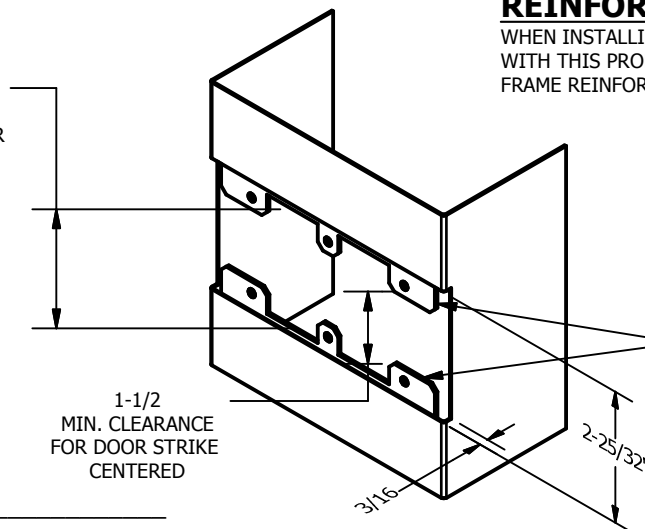

SP-CR592 CUSTOM DOUBLE LIPPED STRIKE AND RESCUE STOP

FOR 1-3/4" CENTER HUNG DOOR W/ MORTISE LOCK, NO DEADBOLT, 8-1/2" FRAME

**ABH DOOR STOP COVER DIMENSIONS
MAY NOT MATCH OTHER MANUFACTURERS**

REINFORCEMENT:

WHEN INSTALLING IN METAL FRAME, REINFORCEMENT IS **NEEDED** WITH THIS PRODUCT, CUSTOMER OR MANUFACTURER TO SUPPLY FRAME REINFORCEMENT WITH LATCH BOLT CLEARANCE

2-5/16
MIN. CLEARANCE
FOR DOOR STOP COVER
CENTERED

(2) REINFORCEMENT PLATES
SUPPLIED BY DOOR FRAME
MANUFACTURER

NOTE:

1. HORIZONTAL CENTERLINE OF PLATE TO MATCH HORIZONTAL CENTERLINE OF CUTOUT.
2. SCREWS 8-32 X 3/8" UNDERCUT F.H.M.S.
3. R.H. DOOR SHOWN, L.H. OPPOSITE