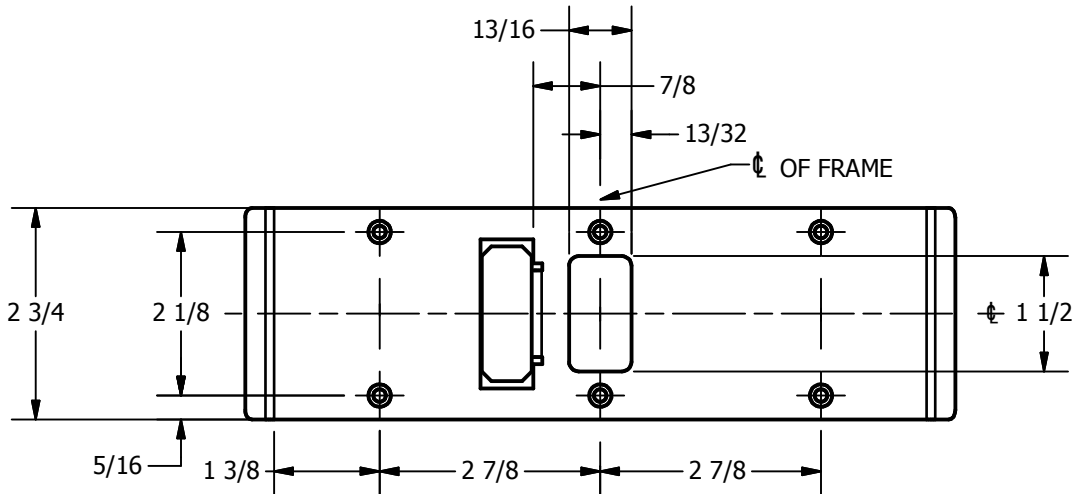

SP-CR592 CUSTOM DOUBLE LIPPED STRIKE AND RESCUE STOP

FOR 1-3/4" CENTER HUNG DOOR W/ MORTISE LOCK, NO DEADBOLT, 8-1/2" FRAME

**ABH DOOR STOP COVER DIMENSIONS
MAY NOT MATCH OTHER MANUFACTURERS**

REINFORCEMENT:

WHEN INSTALLING IN METAL FRAME, REINFORCEMENT IS **NEEDED** WITH THIS PRODUCT, CUSTOMER OR MANUFACTURER TO SUPPLY FRAME REINFORCEMENT WITH LATCH BOLT CLEARANCE

2-5/16
MIN. CLEARANCE
FOR DOOR STOP COVER
CENTERED

(2) REINFORCEMENT PLATES
SUPPLIED BY DOOR FRAME
MANUFACTURER

NOTE:

1. HORIZONTAL CENTERLINE OF PLATE TO MATCH HORIZONTAL CENTERLINE OF CUTOUT.
2. SCREWS 8-32 X 3/8" UNDERCUT F.H.M.S.
3. R.H. DOOR SHOWN, L.H. OPPOSITE