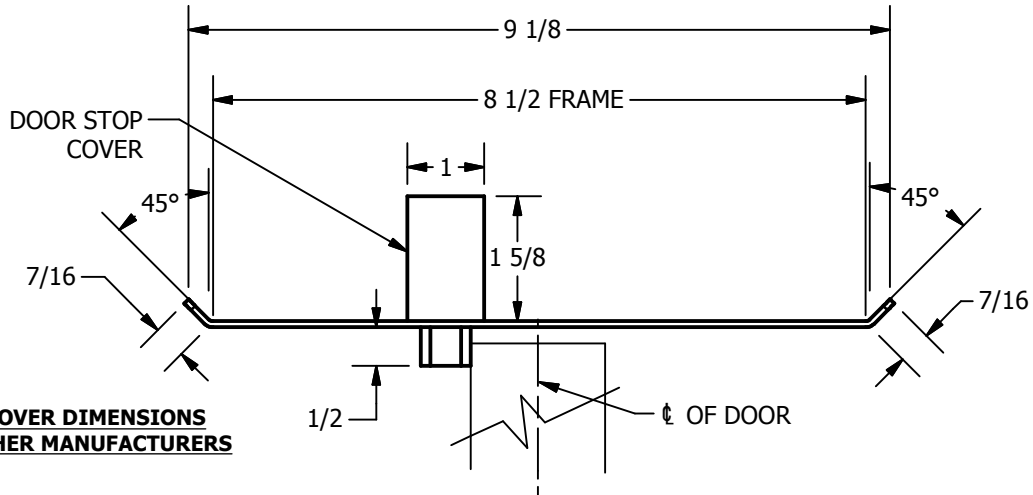

SP-CR592 CUSTOM DOUBLE LIPPED STRIKE AND RESCUE STOP

FOR 1-3/4" CENTER HUNG DOOR W/ MORTISE LOCK, NO DEADBOLT, 8-1/2" FRAME

**ABH DOOR STOP COVER DIMENSIONS
MAY NOT MATCH OTHER MANUFACTURERS**

REINFORCEMENT:

WHEN INSTALLING IN METAL FRAME, REINFORCEMENT IS **NEEDED** WITH THIS PRODUCT, CUSTOMER OR MANUFACTURER TO SUPPLY FRAME REINFORCEMENT WITH LATCH BOLT CLEARANCE

2-5/16
MIN. CLEARANCE
FOR DOOR STOP COVER
CENTERED

(2) REINFORCEMENT PLATES
SUPPLIED BY DOOR FRAME
MANUFACTURER

NOTE:

1. HORIZONTAL CENTERLINE OF PLATE TO MATCH HORIZONTAL CENTERLINE OF CUTOUT.
2. SCREWS 8-32 X 3/8" UNDERCUT F.H.M.S.
3. R.H. DOOR SHOWN, L.H. OPPOSITE