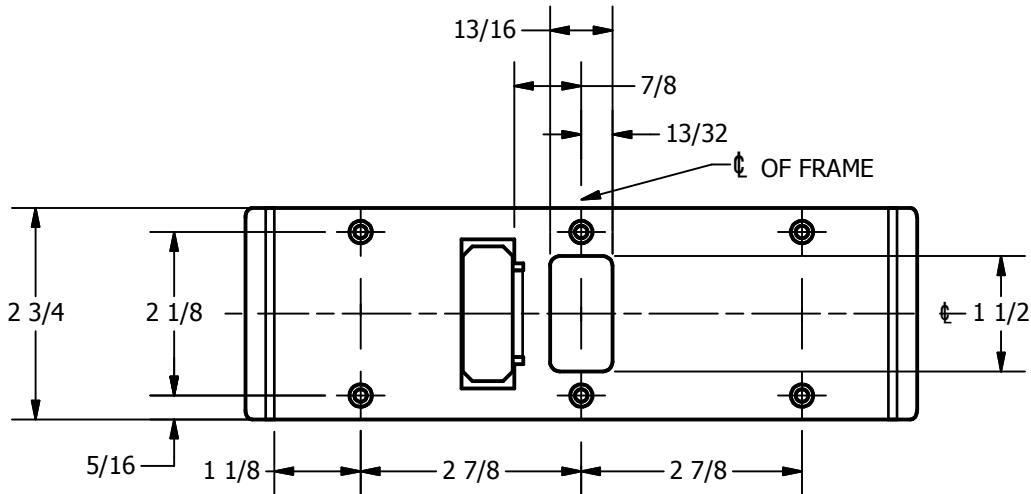

SP-CR588 CUSTOM DOUBLE LIPPED STRIKE AND RESCUE STOP

FOR 1-3/4" CENTER HUNG DOOR W/ MORTISE LOCK, NO DEADBOLT, 8" FRAME

**ABH DOOR STOP COVER DIMENSIONS
MAY NOT MATCH OTHER MANUFACTURERS**

REINFORCEMENT:

WHEN INSTALLING IN METAL FRAME, REINFORCEMENT IS **NEEDED** WITH THIS PRODUCT, CUSTOMER OR MANUFACTURER TO SUPPLY FRAME REINFORCEMENT WITH LATCH BOLT CLEARANCE

2-5/16
MIN. CLEARANCE
FOR DOOR STOP COVER
CENTERED

(2) REINFORCEMENT PLATES
SUPPLIED BY DOOR FRAME
MANUFACTURER

NOTE:

1. HORIZONTAL CENTERLINE OF PLATE TO MATCH HORIZONTAL CENTERLINE OF CUTOUT.
2. SCREWS 8-32 X 3/8" UNDERCUT F.H.M.S.
3. R.H. DOOR SHOWN, L.H. OPPOSITE