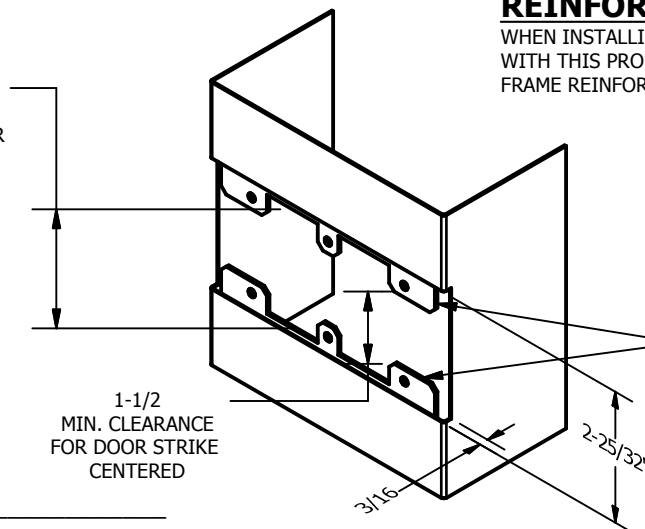

SP-CR588 CUSTOM DOUBLE LIPPED STRIKE AND RESCUE STOP

FOR 1-3/4" CENTER HUNG DOOR W/ MORTISE LOCK, NO DEADBOLT, 8" FRAME

**ABH DOOR STOP COVER DIMENSIONS
MAY NOT MATCH OTHER MANUFACTURERS**

REINFORCEMENT:

WHEN INSTALLING IN METAL FRAME, REINFORCEMENT IS **NEEDED** WITH THIS PRODUCT, CUSTOMER OR MANUFACTURER TO SUPPLY FRAME REINFORCEMENT WITH LATCH BOLT CLEARANCE

2-5/16
MIN. CLEARANCE
FOR DOOR STOP COVER
CENTERED

(2) REINFORCEMENT PLATES
SUPPLIED BY DOOR FRAME
MANUFACTURER

NOTE:

1. HORIZONTAL CENTERLINE OF PLATE TO MATCH HORIZONTAL CENTERLINE OF CUTOUT.
2. SCREWS 8-32 X 3/8" UNDERCUT F.H.M.S.
3. R.H. DOOR SHOWN, L.H. OPPOSITE