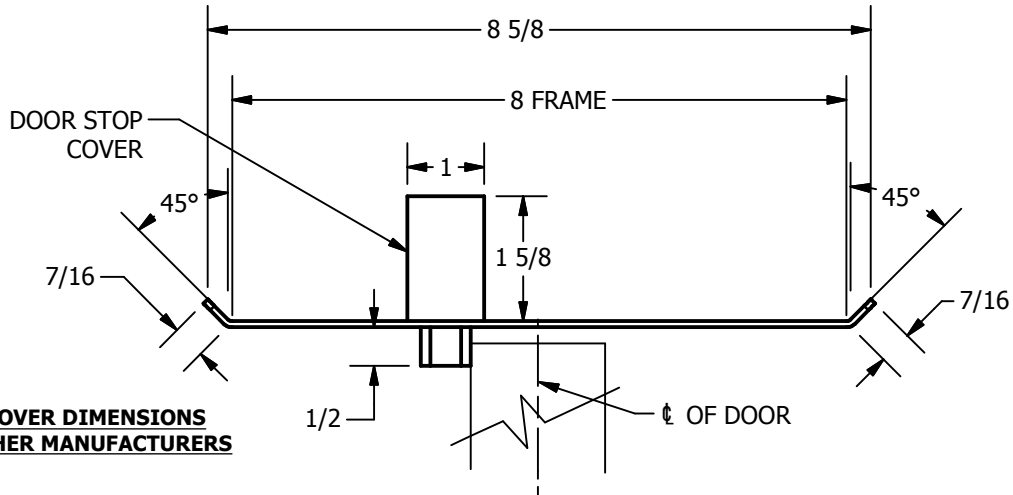

SP-CR588 CUSTOM DOUBLE LIPPED STRIKE AND RESCUE STOP

FOR 1-3/4" CENTER HUNG DOOR W/ MORTISE LOCK, NO DEADBOLT, 8" FRAME

**ABH DOOR STOP COVER DIMENSIONS
MAY NOT MATCH OTHER MANUFACTURERS**

REINFORCEMENT:

WHEN INSTALLING IN METAL FRAME, REINFORCEMENT IS **NEEDED** WITH THIS PRODUCT, CUSTOMER OR MANUFACTURER TO SUPPLY FRAME REINFORCEMENT WITH LATCH BOLT CLEARANCE

2-5/16
MIN. CLEARANCE
FOR DOOR STOP COVER
CENTERED

(2) REINFORCEMENT PLATES
SUPPLIED BY DOOR FRAME
MANUFACTURER

NOTE:

1. HORIZONTAL CENTERLINE OF PLATE TO MATCH HORIZONTAL CENTERLINE OF CUTOUT.
2. SCREWS 8-32 X 3/8" UNDERCUT F.H.M.S.
3. R.H. DOOR SHOWN, L.H. OPPOSITE