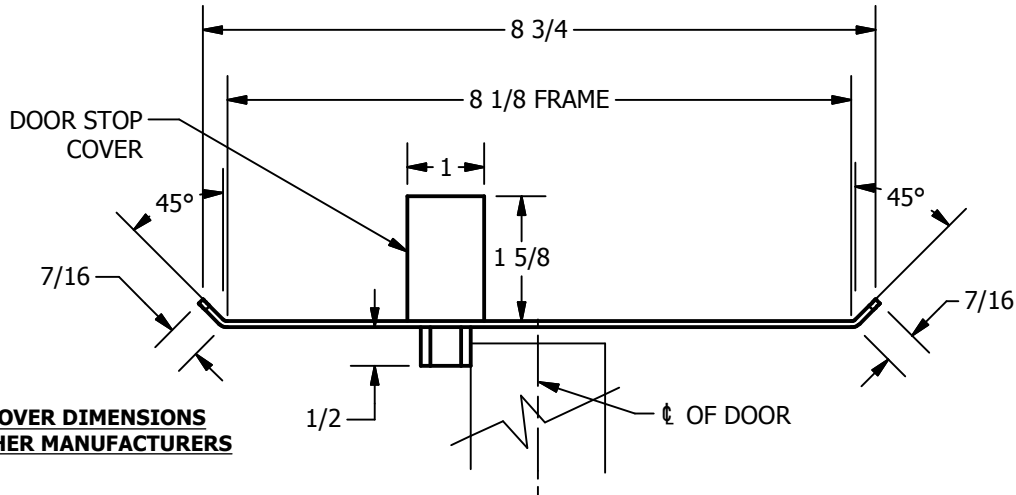

SP-CR589 CUSTOM DOUBLE LIPPED STRIKE AND RESCUE STOP

FOR 1-3/4" CENTER HUNG DOOR W/ MORTISE LOCK, NO DEADBOLT, 8-1/8" FRAME

**ABH DOOR STOP COVER DIMENSIONS
MAY NOT MATCH OTHER MANUFACTURERS**

REINFORCEMENT:

WHEN INSTALLING IN METAL FRAME, REINFORCEMENT IS **NEEDED** WITH THIS PRODUCT, CUSTOMER OR MANUFACTURER TO SUPPLY FRAME REINFORCEMENT WITH LATCH BOLT CLEARANCE

2-5/16
MIN. CLEARANCE
FOR DOOR STOP COVER
CENTERED

(2) REINFORCEMENT PLATES
SUPPLIED BY DOOR FRAME
MANUFACTURER

NOTE:

1. HORIZONTAL CENTERLINE OF PLATE TO MATCH HORIZONTAL CENTERLINE OF CUTOUT.
2. SCREWS 8-32 X 3/8" UNDERCUT F.H.M.S.
3. R.H. DOOR SHOWN, L.H. OPPOSITE