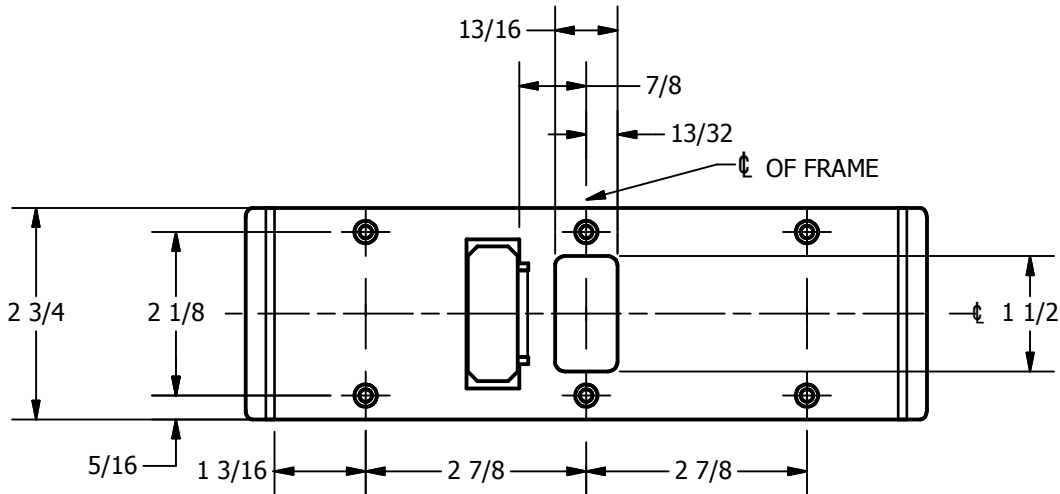

SP-CR589 CUSTOM DOUBLE LIPPED STRIKE AND RESCUE STOP

FOR 1-3/4" CENTER HUNG DOOR W/ MORTISE LOCK, NO DEADBOLT, 8-1/8" FRAME

**ABH DOOR STOP COVER DIMENSIONS
MAY NOT MATCH OTHER MANUFACTURERS**

REINFORCEMENT:

WHEN INSTALLING IN METAL FRAME, REINFORCEMENT IS **NEEDED** WITH THIS PRODUCT, CUSTOMER OR MANUFACTURER TO SUPPLY FRAME REINFORCEMENT WITH LATCH BOLT CLEARANCE

2-5/16
MIN. CLEARANCE
FOR DOOR STOP COVER
CENTERED

(2) REINFORCEMENT PLATES
SUPPLIED BY DOOR FRAME
MANUFACTURER

NOTE:

1. HORIZONTAL CENTERLINE OF PLATE TO MATCH HORIZONTAL CENTERLINE OF CUTOUT.
2. SCREWS 8-32 X 3/8" UNDERCUT F.H.M.S.
3. R.H. DOOR SHOWN, L.H. OPPOSITE