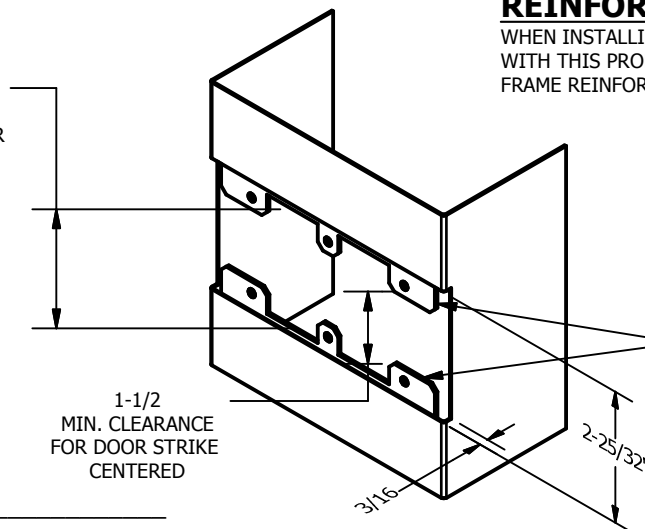

SP-CR589 CUSTOM DOUBLE LIPPED STRIKE AND RESCUE STOP

FOR 1-3/4" CENTER HUNG DOOR W/ MORTISE LOCK, NO DEADBOLT, 8-1/8" FRAME

**ABH DOOR STOP COVER DIMENSIONS
MAY NOT MATCH OTHER MANUFACTURERS**

REINFORCEMENT:

WHEN INSTALLING IN METAL FRAME, REINFORCEMENT IS **NEEDED** WITH THIS PRODUCT, CUSTOMER OR MANUFACTURER TO SUPPLY FRAME REINFORCEMENT WITH LATCH BOLT CLEARANCE

2-5/16
MIN. CLEARANCE
FOR DOOR STOP COVER
CENTERED

(2) REINFORCEMENT PLATES
SUPPLIED BY DOOR FRAME
MANUFACTURER

NOTE:

1. HORIZONTAL CENTERLINE OF PLATE TO MATCH HORIZONTAL CENTERLINE OF CUTOUT.
2. SCREWS 8-32 X 3/8" UNDERCUT F.H.M.S.
3. R.H. DOOR SHOWN, L.H. OPPOSITE