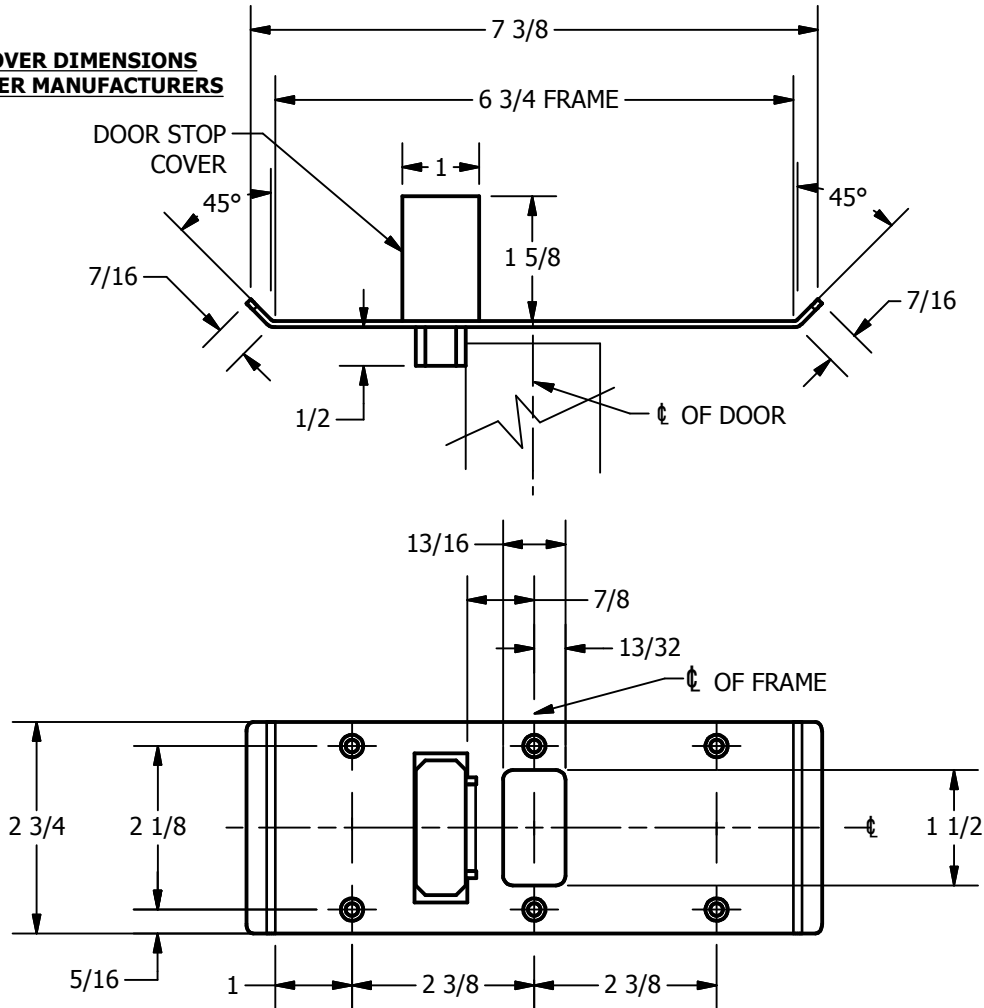

SP-CR578 CUSTOM DOUBLE LIPPED STRIKE AND RESCUE STOP

FOR 1-3/4" CENTER HUNG DOOR W/ MORTISE LOCK, NO DEADBOLT, 6-3/4" FRAME

**ABH DOOR STOP COVER DIMENSIONS
MAY NOT MATCH OTHER MANUFACTURERS**

REINFORCEMENT:

WHEN INSTALLING IN METAL FRAME, REINFORCEMENT IS **NEEDED** WITH THIS PRODUCT, CUSTOMER OR MANUFACTURER TO SUPPLY FRAME REINFORCEMENT WITH LATCH BOLT CLEARANCE

2-5/16
MIN. CLEARANCE
FOR DOOR STOP COVER
CENTERED

(2) REINFORCEMENT PLATES
SUPPLIED BY DOOR FRAME
MANUFACTURER

NOTE:

1. HORIZONTAL CENTERLINE OF PLATE TO MATCH HORIZONTAL CENTERLINE OF CUTOUT.
2. SCREWS 8-32 X 3/8" UNDERCUT F.H.M.S.
3. R.H. DOOR SHOWN, L.H. OPPOSITE