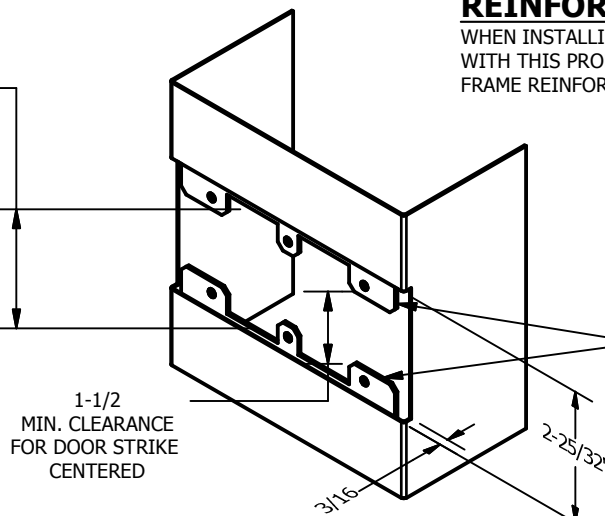

SP-CR578 CUSTOM DOUBLE LIPPED STRIKE AND RESCUE STOP

FOR 1-3/4" CENTER HUNG DOOR W/ MORTISE LOCK, NO DEADBOLT, 6-3/4" FRAME

**ABH DOOR STOP COVER DIMENSIONS
MAY NOT MATCH OTHER MANUFACTURERS**

REINFORCEMENT:

WHEN INSTALLING IN METAL FRAME, REINFORCEMENT IS **NEEDED** WITH THIS PRODUCT, CUSTOMER OR MANUFACTURER TO SUPPLY FRAME REINFORCEMENT WITH LATCH BOLT CLEARANCE

2-5/16
MIN. CLEARANCE
FOR DOOR STOP COVER
CENTERED

(2) REINFORCEMENT PLATES
SUPPLIED BY DOOR FRAME
MANUFACTURER

NOTE:

1. HORIZONTAL CENTERLINE OF PLATE TO MATCH HORIZONTAL CENTERLINE OF CUTOUT.
2. SCREWS 8-32 X 3/8" UNDERCUT F.H.M.S.
3. R.H. DOOR SHOWN, L.H. OPPOSITE