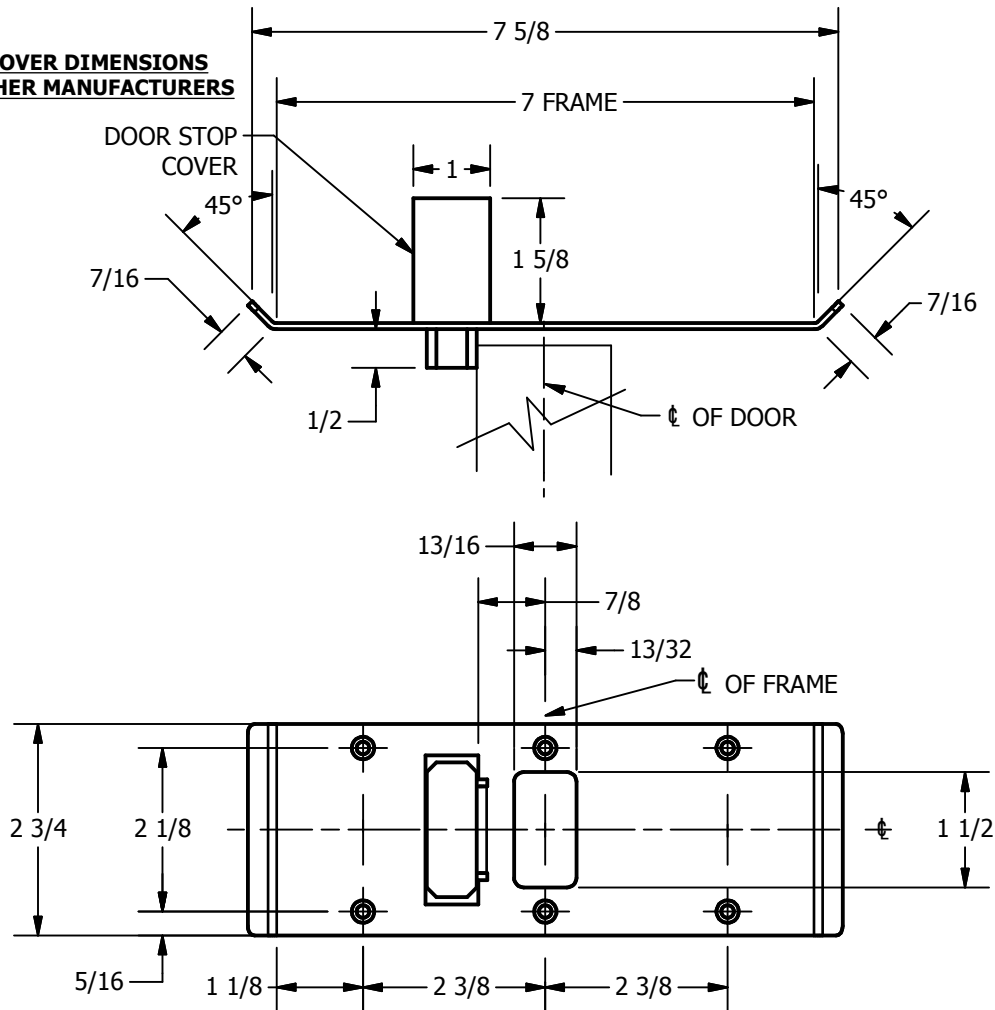

SP-CR580 CUSTOM DOUBLE LIPPED STRIKE AND RESCUE STOP

FOR 1-3/4" CENTER HUNG DOOR W/ MORTISE LOCK, NO DEADBOLT, 7" FRAME

**ABH DOOR STOP COVER DIMENSIONS
MAY NOT MATCH OTHER MANUFACTURERS**

REINFORCEMENT:

WHEN INSTALLING IN METAL FRAME, REINFORCEMENT IS **NEEDED** WITH THIS PRODUCT, CUSTOMER OR MANUFACTURER TO SUPPLY FRAME REINFORCEMENT WITH LATCH BOLT CLEARANCE

2-5/16
MIN. CLEARANCE
FOR DOOR STOP COVER
CENTERED

1-1/2
MIN. CLEARANCE
FOR DOOR STRIKE
CENTERED

(2) REINFORCEMENT PLATES
SUPPLIED BY DOOR FRAME
MANUFACTURER

NOTE:

1. HORIZONTAL CENTERLINE OF PLATE TO MATCH HORIZONTAL CENTERLINE OF CUTOUT.
2. SCREWS 8-32 X 3/8" UNDERCUT F.H.M.S.
3. R.H. DOOR SHOWN, L.H. OPPOSITE