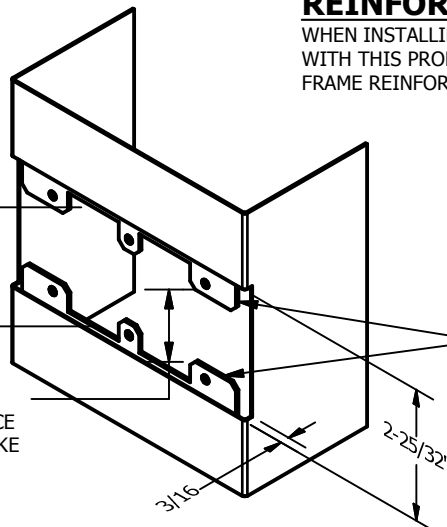

SP-CR572 CUSTOM DOUBLE LIPPED STRIKE AND RESCUE STOP

FOR 1-3/4" CENTER HUNG DOOR W/ MORTISE LOCK, NO DEADBOLT, 6" FRAME

**ABH DOOR STOP COVER DIMENSIONS
MAY NOT MATCH OTHER MANUFACTURERS**

REINFORCEMENT:

WHEN INSTALLING IN METAL FRAME, REINFORCEMENT IS **NEEDED** WITH THIS PRODUCT, CUSTOMER OR MANUFACTURER TO SUPPLY FRAME REINFORCEMENT WITH LATCH BOLT CLEARANCE

2-5/16
MIN. CLEARANCE
FOR DOOR STOP COVER
CENTERED

1-1/2
MIN. CLEARANCE
FOR DOOR STRIKE
CENTERED

(2) REINFORCEMENT PLATES
SUPPLIED BY DOOR FRAME
MANUFACTURER

NOTE:

1. HORIZONTAL CENTERLINE OF PLATE TO MATCH HORIZONTAL CENTERLINE OF CUTOUT.
2. SCREWS 8-32 X 3/8" UNDERCUT F.H.M.S.
3. R.H. DOOR SHOWN, L.H. OPPOSITE