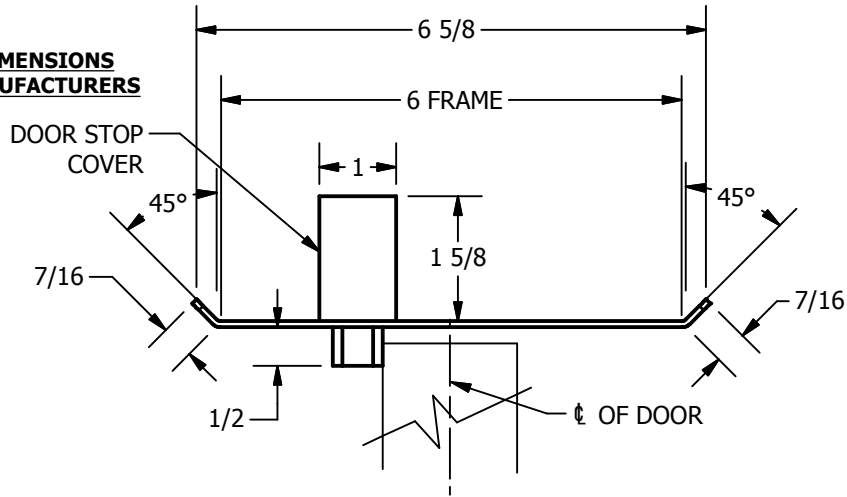

SP-CR572 CUSTOM DOUBLE LIPPED STRIKE AND RESCUE STOP

FOR 1-3/4" CENTER HUNG DOOR W/ MORTISE LOCK, NO DEADBOLT, 6" FRAME

**ABH DOOR STOP COVER DIMENSIONS
MAY NOT MATCH OTHER MANUFACTURERS**

REINFORCEMENT:

WHEN INSTALLING IN METAL FRAME, REINFORCEMENT IS **NEEDED** WITH THIS PRODUCT, CUSTOMER OR MANUFACTURER TO SUPPLY FRAME REINFORCEMENT WITH LATCH BOLT CLEARANCE

2-5/16
MIN. CLEARANCE
FOR DOOR STOP COVER
CENTERED

1-1/2
MIN. CLEARANCE
FOR DOOR STRIKE
CENTERED

(2) REINFORCEMENT PLATES
SUPPLIED BY DOOR FRAME
MANUFACTURER

NOTE:

1. HORIZONTAL CENTERLINE OF PLATE TO MATCH HORIZONTAL CENTERLINE OF CUTOUT.
2. SCREWS 8-32 X 3/8" UNDERCUT F.H.M.S.
3. R.H. DOOR SHOWN, L.H. OPPOSITE