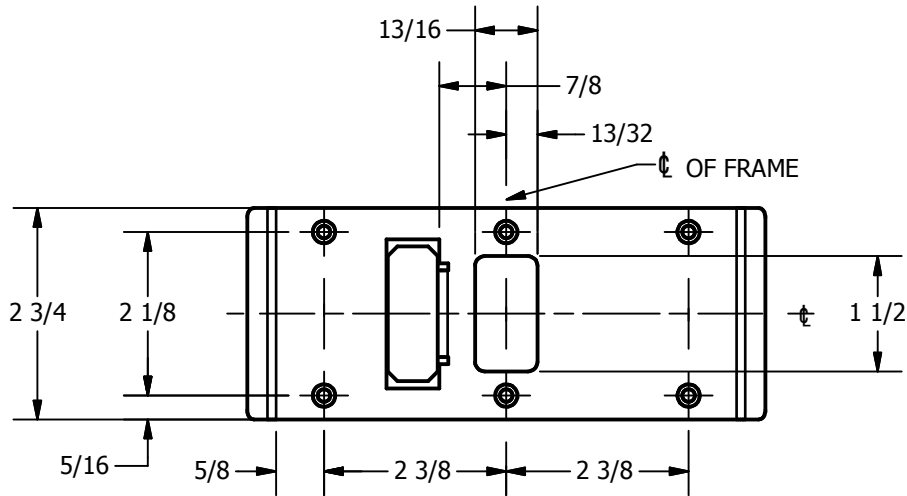

SP-CR572 CUSTOM DOUBLE LIPPED STRIKE AND RESCUE STOP

FOR 1-3/4" CENTER HUNG DOOR W/ MORTISE LOCK, NO DEADBOLT, 6" FRAME

**ABH DOOR STOP COVER DIMENSIONS
MAY NOT MATCH OTHER MANUFACTURERS**

REINFORCEMENT:

WHEN INSTALLING IN METAL FRAME, REINFORCEMENT IS **NEEDED** WITH THIS PRODUCT, CUSTOMER OR MANUFACTURER TO SUPPLY FRAME REINFORCEMENT WITH LATCH BOLT CLEARANCE

2-5/16
MIN. CLEARANCE
FOR DOOR STOP COVER
CENTERED

1-1/2
MIN. CLEARANCE
FOR DOOR STRIKE
CENTERED

(2) REINFORCEMENT PLATES
SUPPLIED BY DOOR FRAME
MANUFACTURER

NOTE:

1. HORIZONTAL CENTERLINE OF PLATE TO MATCH HORIZONTAL CENTERLINE OF CUTOUT.
2. SCREWS 8-32 X 3/8" UNDERCUT F.H.M.S.
3. R.H. DOOR SHOWN, L.H. OPPOSITE