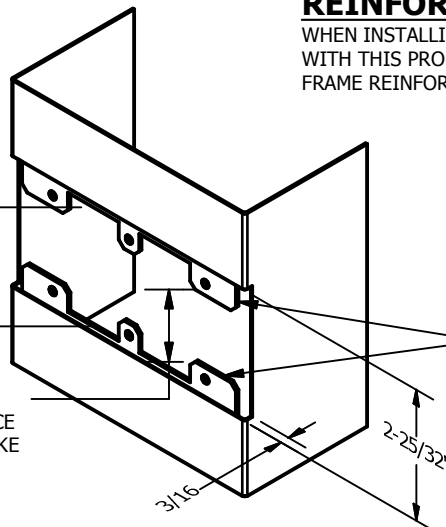

SP-CR568 CUSTOM DOUBLE LIPPED STRIKE AND RESCUE STOP

FOR 1-3/4" CENTER HUNG DOOR W/ MORTISE LOCK, NO DEADBOLT, 5-1/2" FRAME

**ABH DOOR STOP COVER DIMENSIONS
MAY NOT MATCH OTHER MANUFACTURERS**

REINFORCEMENT:

WHEN INSTALLING IN METAL FRAME, REINFORCEMENT IS **NEEDED** WITH THIS PRODUCT, CUSTOMER OR MANUFACTURER TO SUPPLY FRAME REINFORCEMENT WITH LATCH BOLT CLEARANCE

2-5/16
MIN. CLEARANCE
FOR DOOR STOP COVER
CENTERED

1-1/2
MIN. CLEARANCE
FOR DOOR STRIKE
CENTERED

(2) REINFORCEMENT PLATES
SUPPLIED BY DOOR FRAME
MANUFACTURER

NOTE:

1. HORIZONTAL CENTERLINE OF PLATE TO MATCH HORIZONTAL CENTERLINE OF CUTOUT.
2. SCREWS 8-32 X 3/8" UNDERCUT F.H.M.S.
3. R.H. DOOR SHOWN, L.H. OPPOSITE