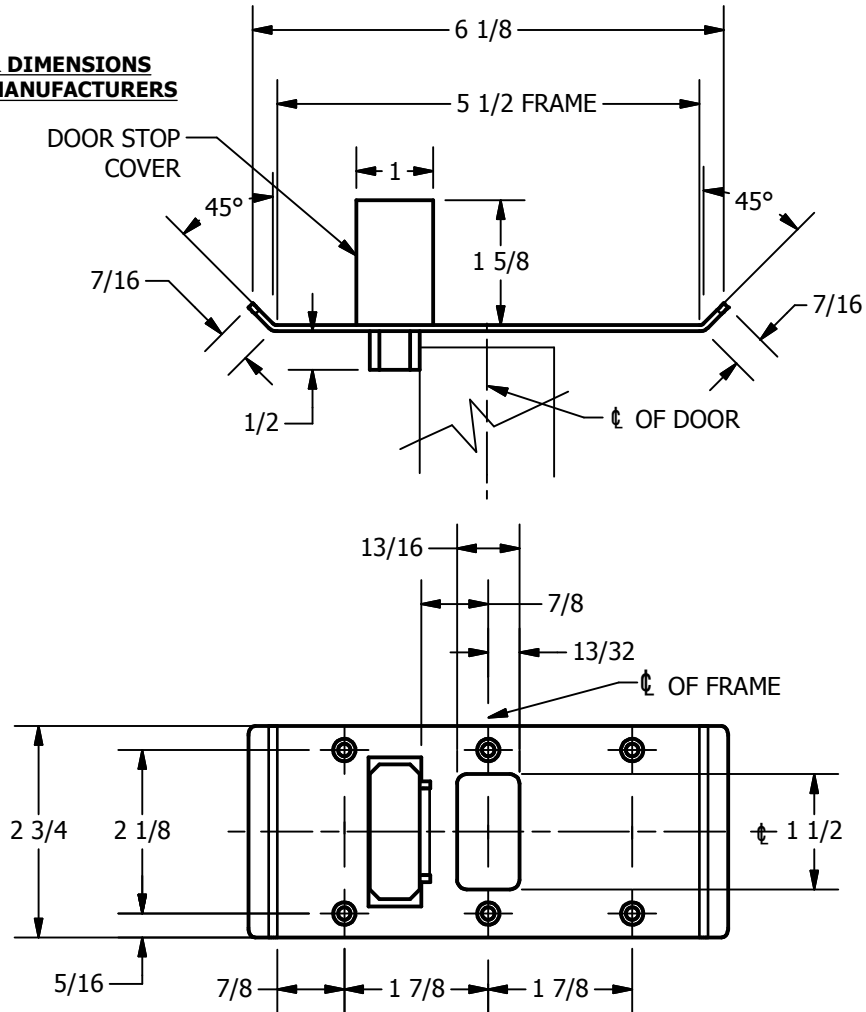

SP-CR568 CUSTOM DOUBLE LIPPED STRIKE AND RESCUE STOP

FOR 1-3/4" CENTER HUNG DOOR W/ MORTISE LOCK, NO DEADBOLT, 5-1/2" FRAME

**ABH DOOR STOP COVER DIMENSIONS
MAY NOT MATCH OTHER MANUFACTURERS**

REINFORCEMENT:

WHEN INSTALLING IN METAL FRAME, REINFORCEMENT IS **NEEDED** WITH THIS PRODUCT, CUSTOMER OR MANUFACTURER TO SUPPLY FRAME REINFORCEMENT WITH LATCH BOLT CLEARANCE

2-5/16
MIN. CLEARANCE
FOR DOOR STOP COVER
CENTERED

1-1/2
MIN. CLEARANCE
FOR DOOR STRIKE
CENTERED

(2) REINFORCEMENT PLATES
SUPPLIED BY DOOR FRAME
MANUFACTURER

NOTE:

1. HORIZONTAL CENTERLINE OF PLATE TO MATCH HORIZONTAL CENTERLINE OF CUTOUT.
2. SCREWS 8-32 X 3/8" UNDERCUT F.H.M.S.
3. R.H. DOOR SHOWN, L.H. OPPOSITE